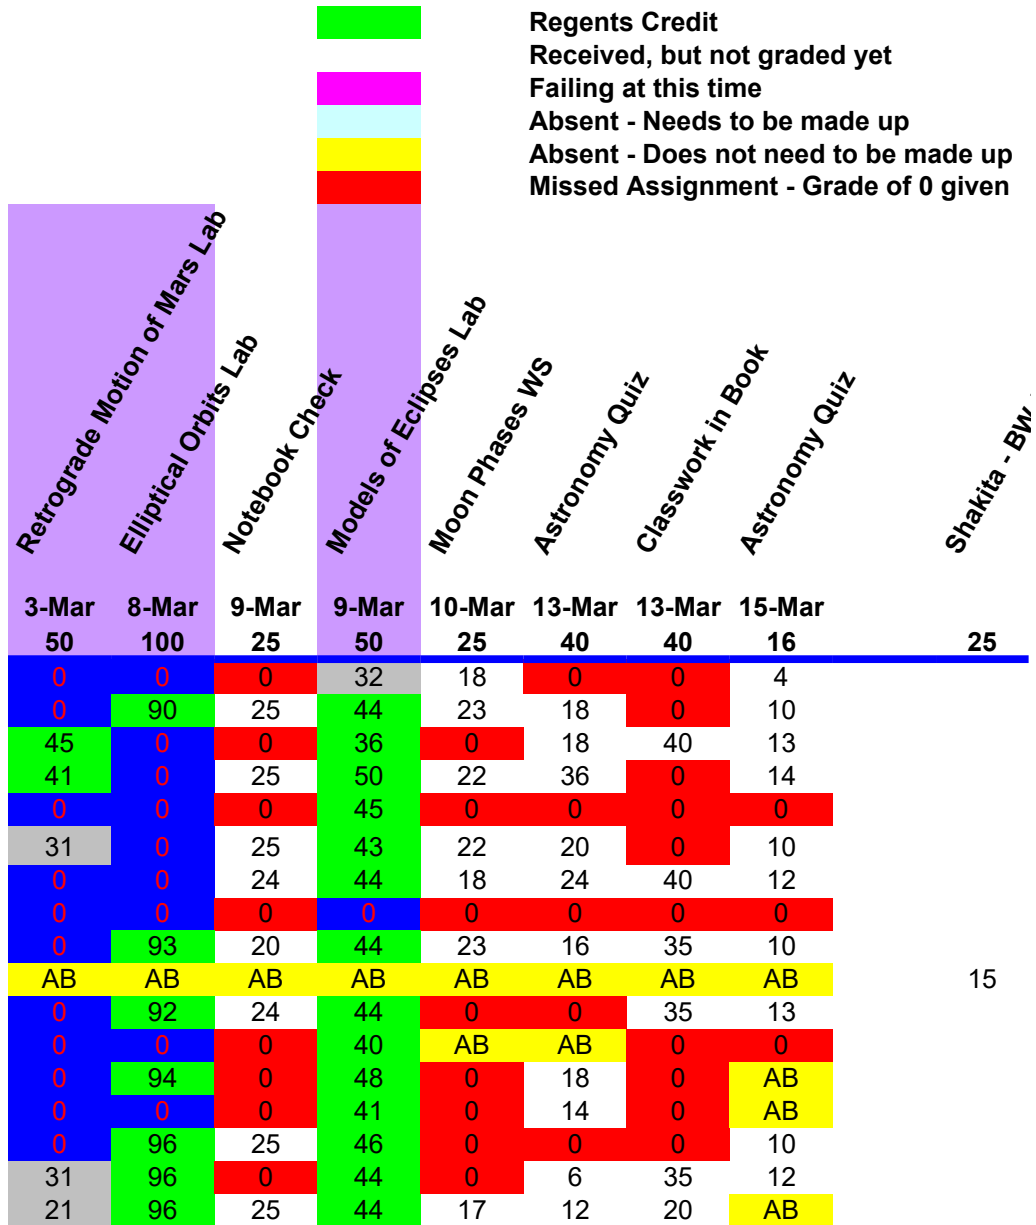

Regents Credit
Received, but not graded yet
Failing at this time
Absent - Needs to be made up
Absent - Does not need to be made up
Missed Assignment - Grade of 0 given

0	0	0	0	AB	AB	AB	AB
16	0	25	36	19	24	40	11
1	2		0.5