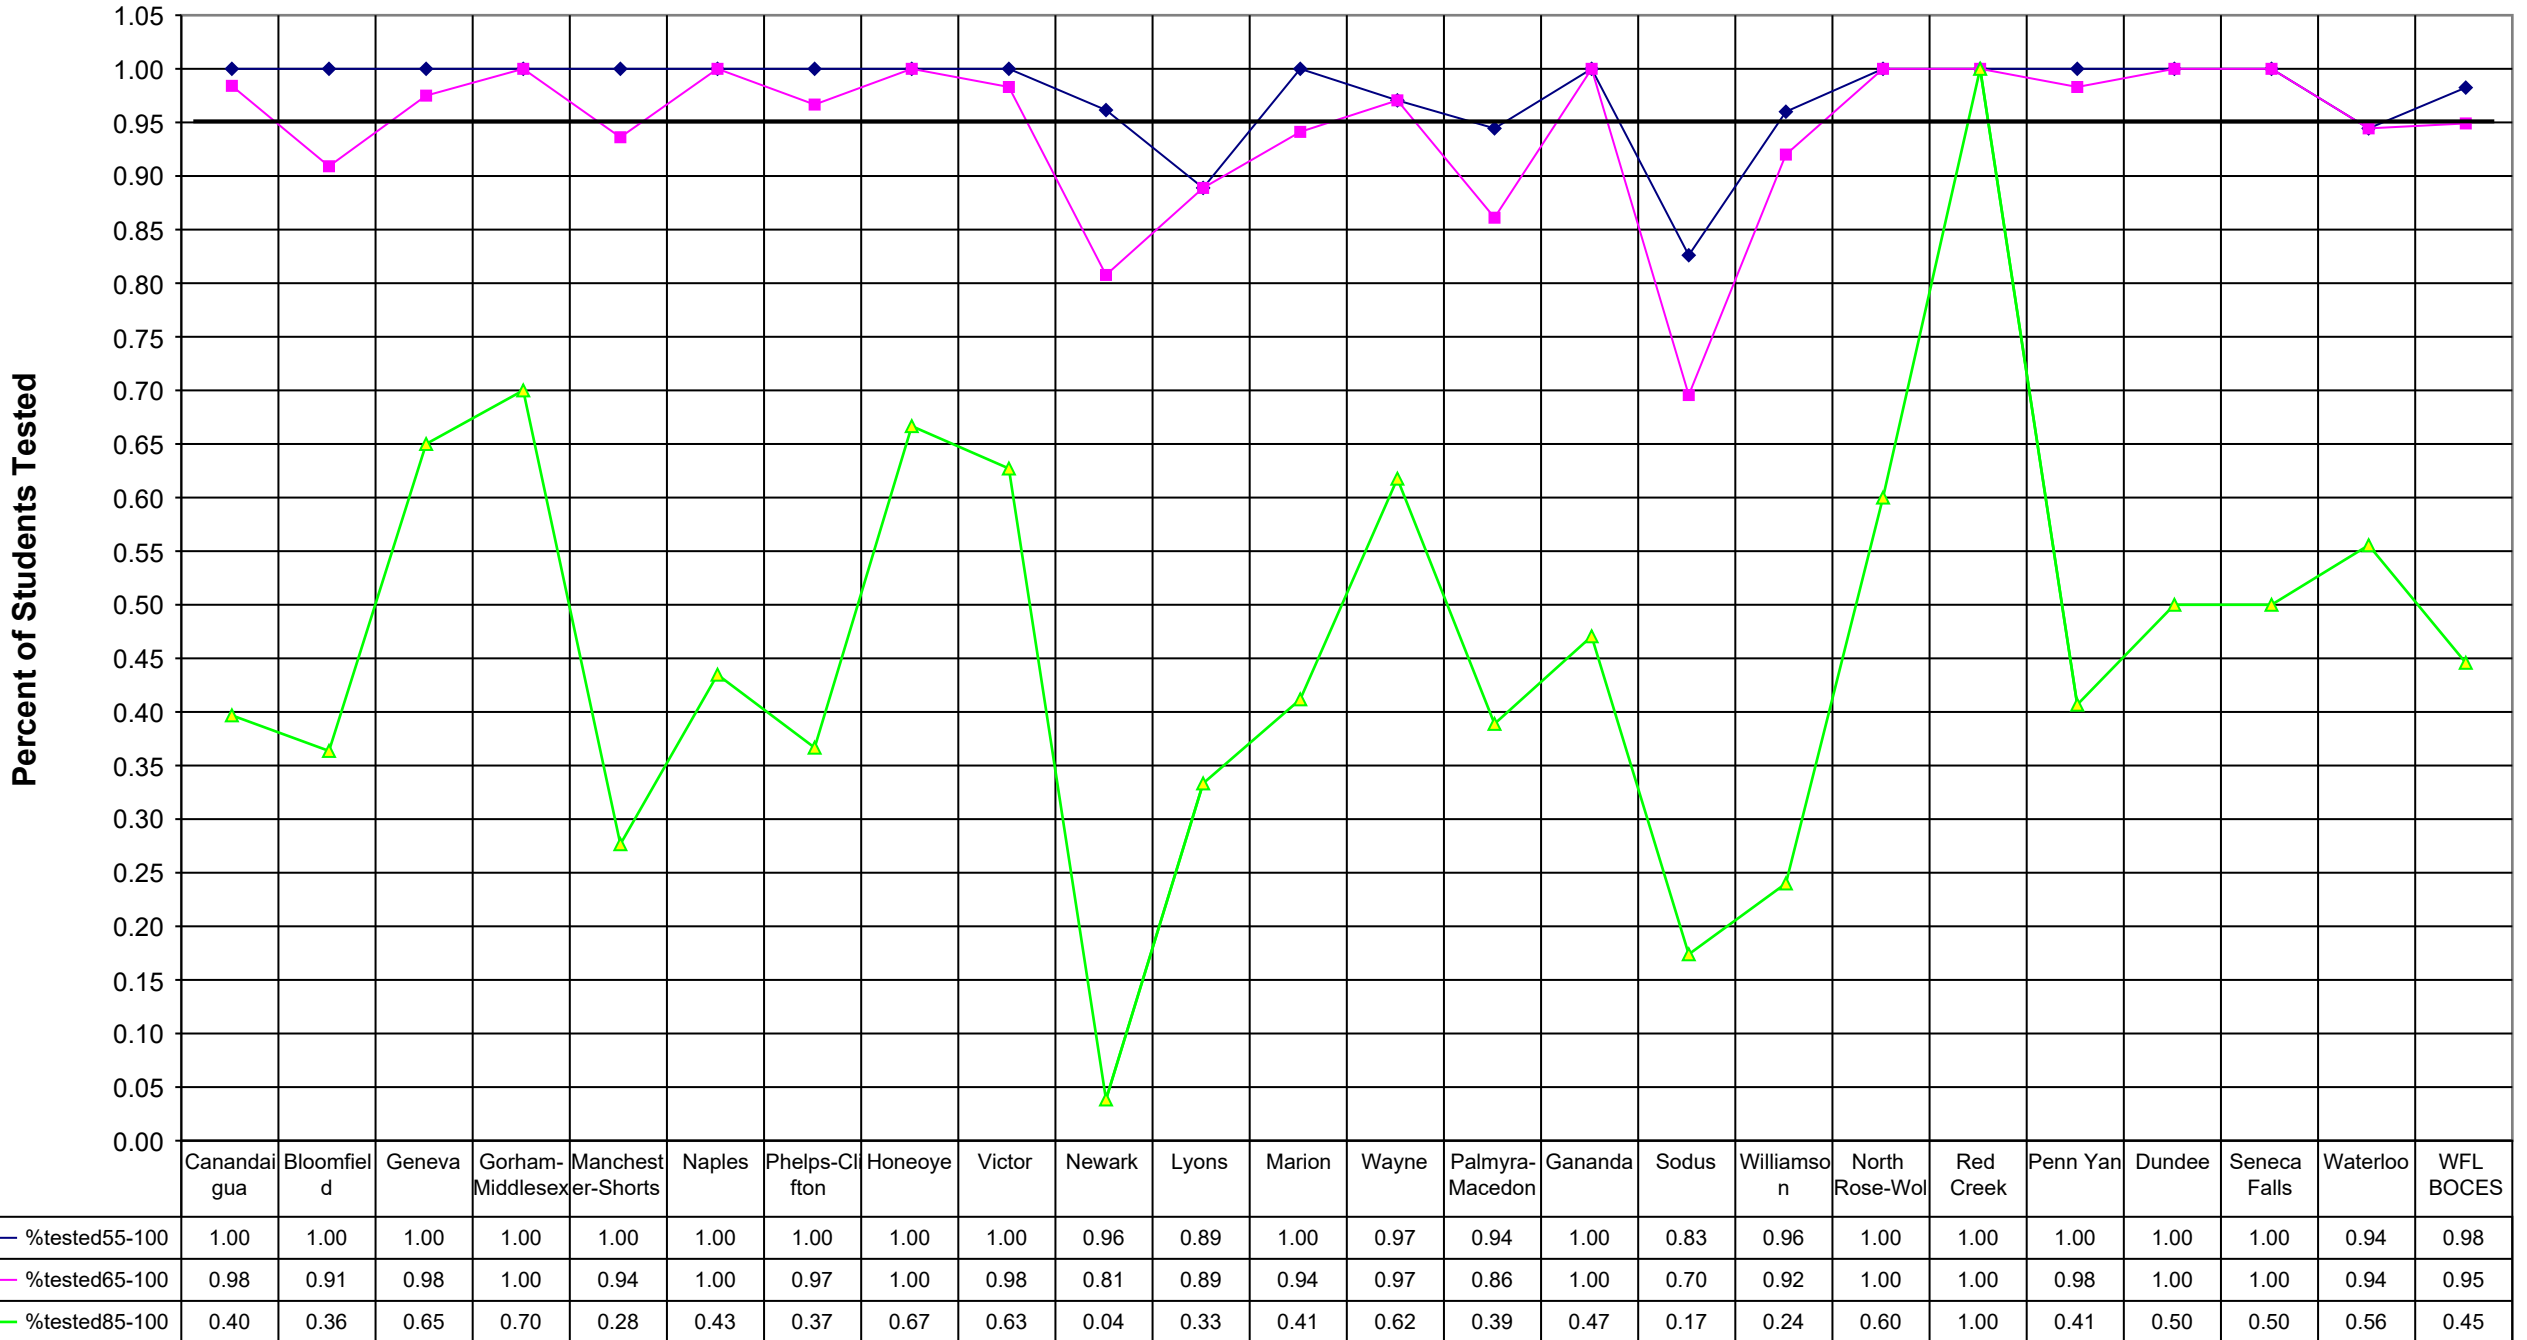

2001 Regents French

| | %tested5 5-100 | %tested6 5-100 | %tested8 5-100 |
|------------------------|-------------------|-------------------|-------------------|
| Canandaigua | 1.00 | 0.98 | 0.40 |
| Bloomfield | 1.00 | 0.91 | 0.36 |
| Geneva | 1.00 | 0.98 | 0.65 |
| Gorham-Middlesex | 1.00 | 1.00 | 0.70 |
| Manchester-Shortsville | 1.00 | 0.94 | 0.28 |
| Naples | 1.00 | 1.00 | 0.43 |
| Phelps-Clifton Springs | 1.00 | 0.97 | 0.37 |
| Honeoye | 1.00 | 1.00 | 0.67 |
| Victor | 1.00 | 0.98 | 0.63 |
| Newark | 0.96 | 0.81 | 0.04 |
| Lyons | 0.89 | 0.89 | 0.33 |
| Marion | 1.00 | 0.94 | 0.41 |
| Wayne | 0.97 | 0.97 | 0.62 |
| Palmyra-Macedon | 0.94 | 0.86 | 0.39 |
| Gananda | 1.00 | 1.00 | 0.47 |
| Sodus | 0.83 | 0.70 | 0.17 |
| Williamson | 0.96 | 0.92 | 0.24 |
| North Rose-Wolcott | 1.00 | 1.00 | 0.60 |
| Red Creek | 1.00 | 1.00 | 1.00 |
| Penn Yan | 1.00 | 0.98 | 0.41 |
| Dundee | 1.00 | 1.00 | 0.50 |
| Seneca Falls | 1.00 | 1.00 | 0.50 |
| Waterloo | 0.94 | 0.94 | 0.56 |
| WFL BOCES | 0.98 | 0.95 | 0.45 |