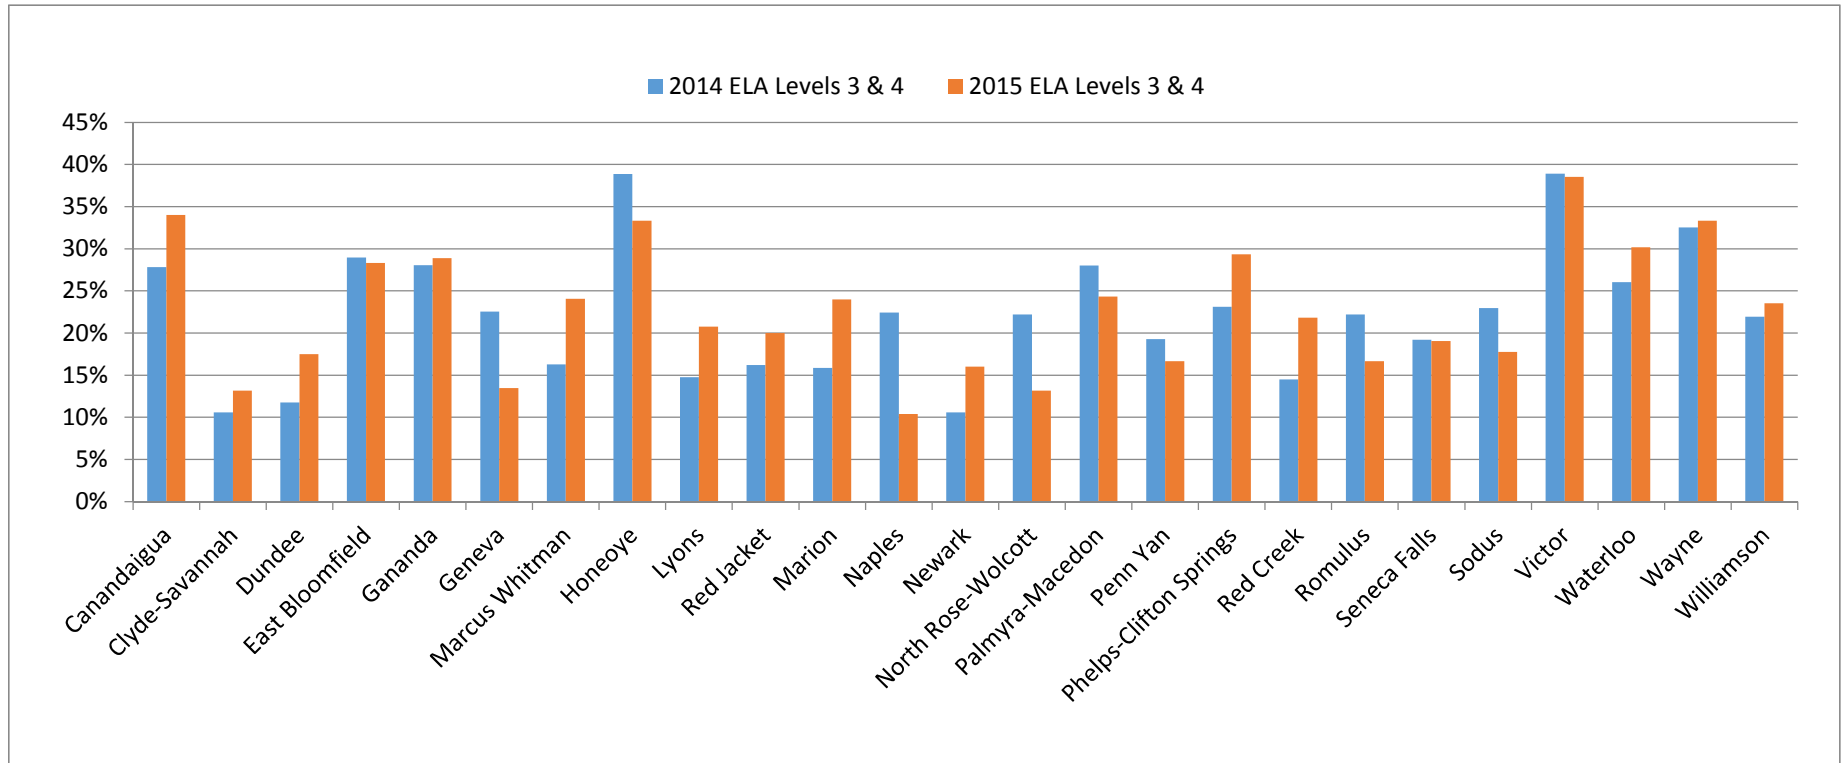

2014 and 2015 ELA 5
Percent Scoring at Level 3&4
WFL BOCES Component Districts

Performance Level	Canandaigua	Clyde-Savannah	Dundee	East Bloomfield	Gananda	Geneva	Marcus Whitman	Honeoye	Lyons	Red Jacket	Marion	Naples
2014 ELA Levels 3 & 4	28%	11%	12%	29%	28%	23%	16%	39%	15%	16%	16%	22%
2015 ELA Levels 3 & 4	34%	13%	18%	28%	29%	13%	24%	33%	21%	20%	24%	10%

Newark	North Rose-Wolcott	Palmyra-Macedon	Penn Yan	Phelps-Clifton Springs	Red Creek	Romulus	Seneca Falls	Sodus	Victor	Waterloo	Wayne	Williamson
11%	22%	28%	19%	23%	15%	22%	19%	23%	39%	26%	33%	22%
16%	13%	24%	17%	29%	22%	17%	19%	18%	39%	30%	33%	24%