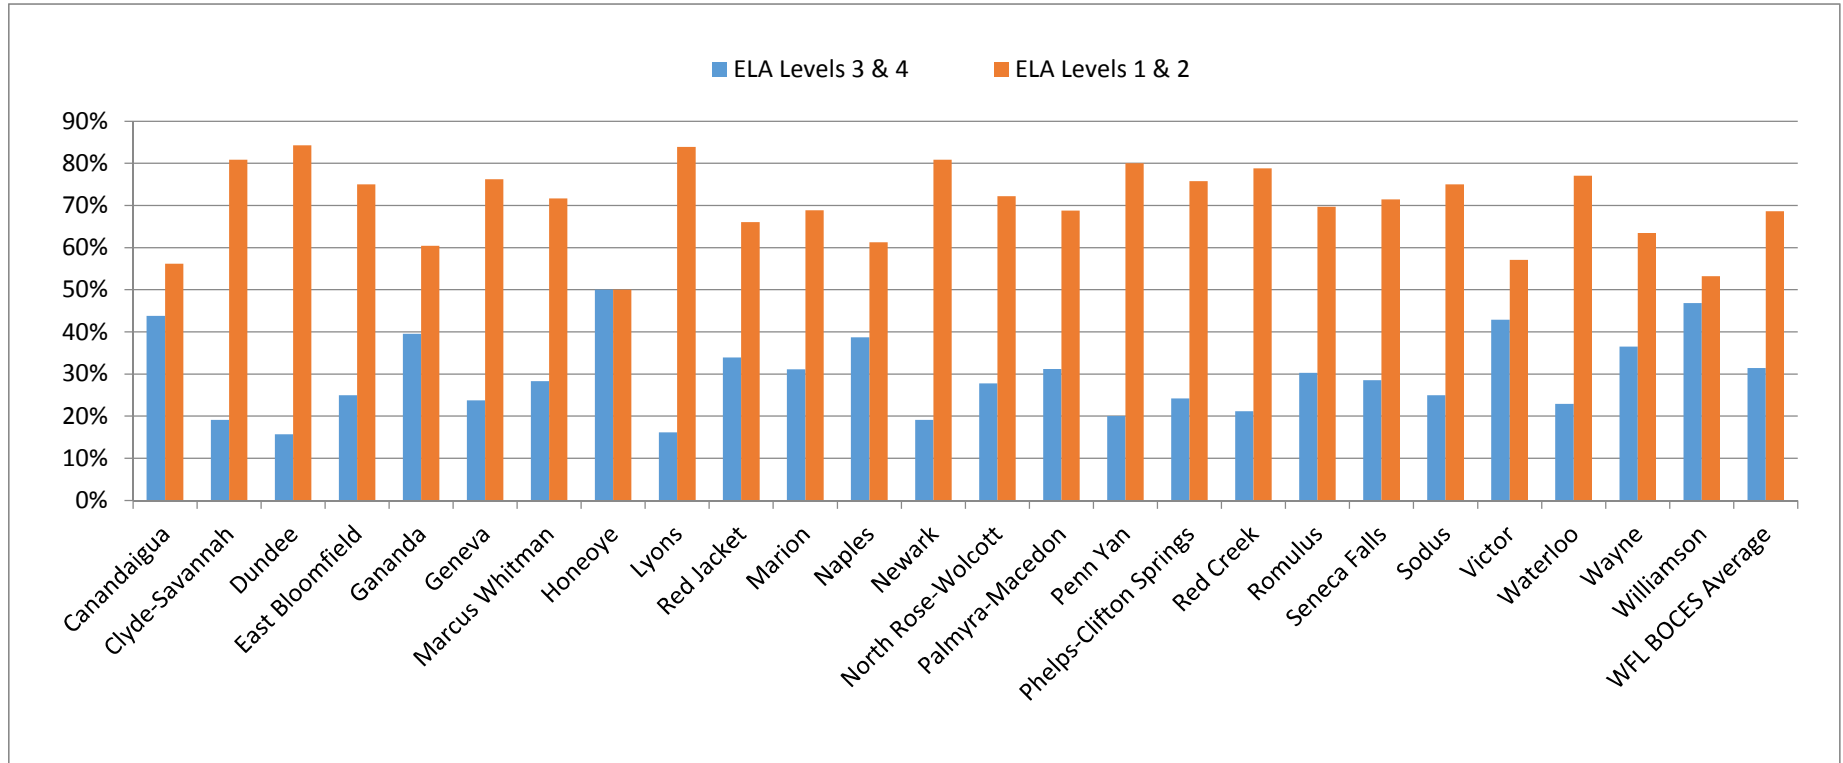

2014-15 ELA 7
Combined Percent Scoring at Level 1&2 and 3&4
WFL BOCES Component Districts

Performance Level	Canandaigua	Clyde-Savannah	Dundee	East Bloomfield	Gananda	Geneva	Marcus Whitman	Honeoye	Lyons	Red Jacket	Marion	Naples
ELA Levels 3 & 4	44%	19%	16%	25%	40%	24%	28%	50%	16%	34%	31%	39%
ELA Levels 1 & 2	56%	81%	84%	75%	60%	76%	72%	50%	84%	66%	69%	61%

	North Rose-Wolcott	Palmyra-Macedon	Penn Yan	Phelps-Clifton Springs	Red Creek	Romulus	Seneca Falls	Sodus	Victor	Waterloo	Wayne	Williamson	WFL BOCES Average
	19%	31%	20%	24%	21%	30%	29%	25%	43%	23%	37%	47%	31%
	81%	69%	80%	76%	79%	70%	71%	75%	57%	77%	63%	53%	69%