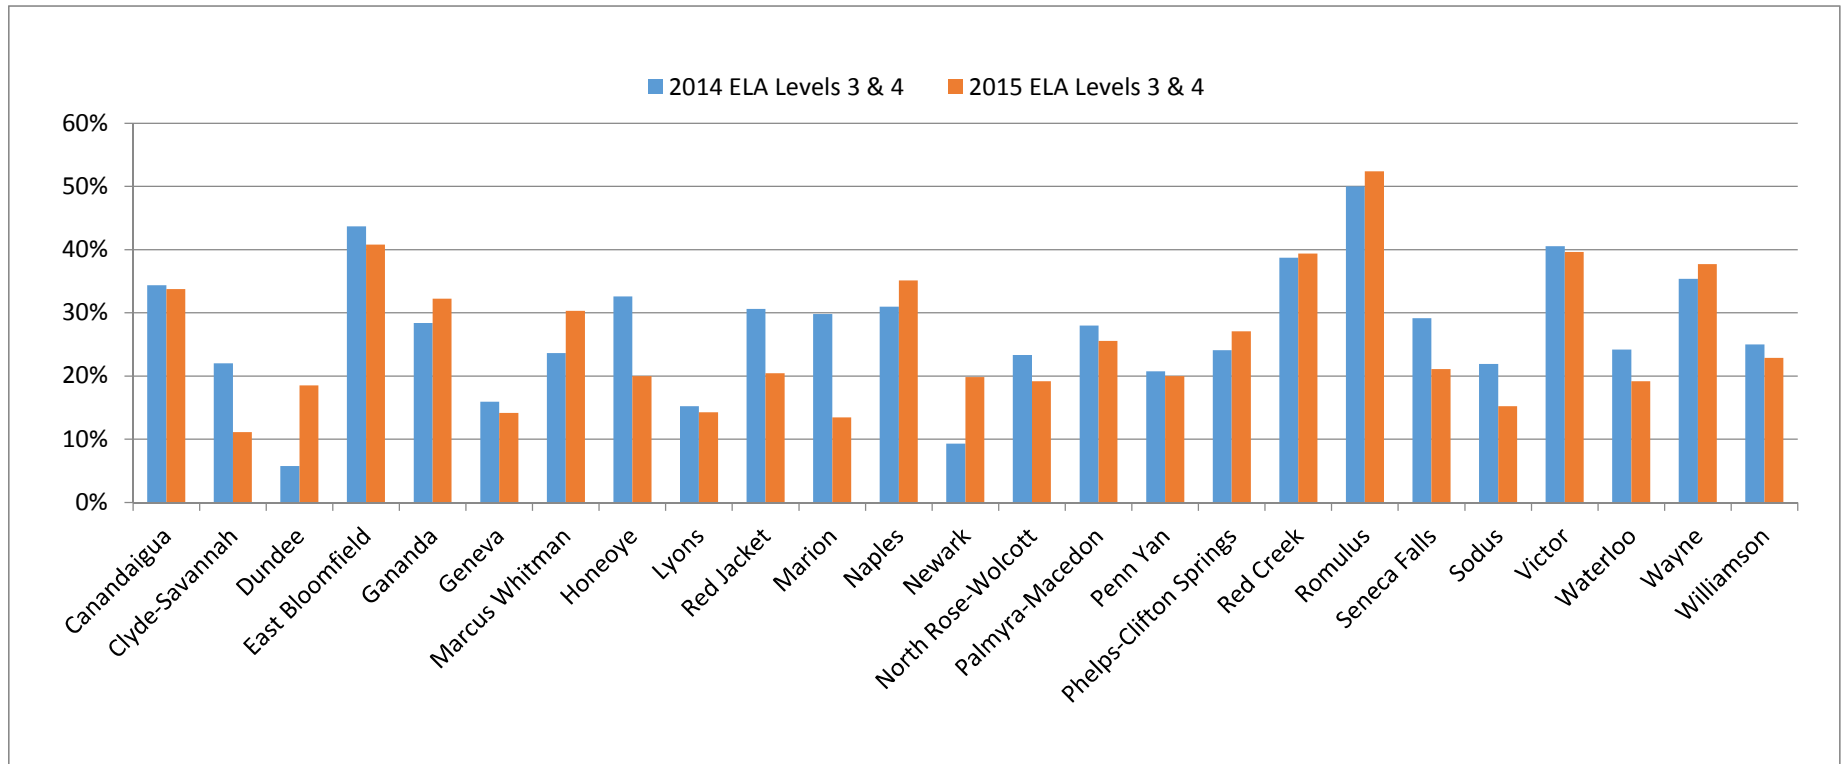

2014 and 2015 ELA 3
Percent Scoring at Level 3&4
WFL BOCES Component Districts

Performance Level	Canandaigua	Clyde-Savannah	Dundee	East Bloomfield	Gananda	Geneva	Marcus Whitman	Honeoye	Lyons	Red Jacket	Marion	Naples
2014 ELA Levels 3 & 4	34%	22%	6%	44%	28%	16%	24%	33%	15%	31%	30%	31%
2015 ELA Levels 3 & 4	34%	11%	19%	41%	32%	14%	30%	20%	14%	20%	13%	35%

Newark	North Rose-Wolcott	Palmyra-Macedon	Penn Yan	Phelps-Clifton Springs	Red Creek	Romulus	Seneca Falls	Sodus	Victor	Waterloo	Wayne	Williamson
9%	23%	28%	21%	24%	39%	50%	29%	22%	41%	24%	35%	25%
20%	19%	26%	20%	27%	39%	52%	21%	15%	40%	19%	38%	23%