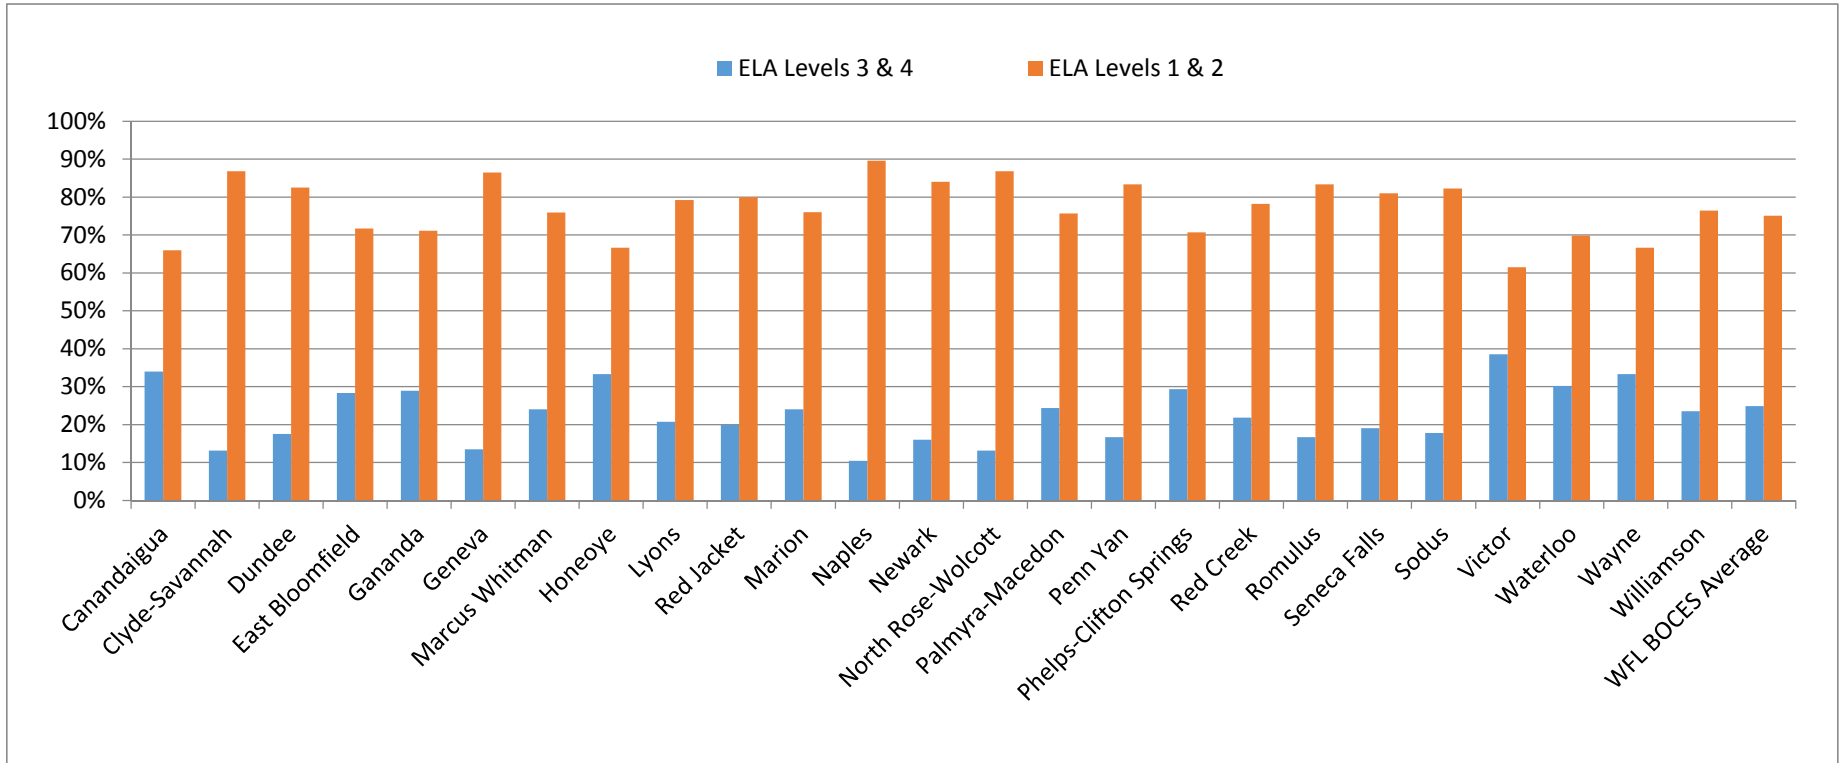

2014-15 ELA 5
Combined Percent Scoring at Level 1&2 and 3&4
WFL BOCES Component Districts

Performance Level	Canandaigua	Clyde-Savannah	Dundee	East Bloomfield	Gananda	Geneva	Marcus Whitman	Honeoye	Lyons	Red Jacket	Marion	Naples
ELA Levels 3 & 4	34%	13%	18%	28%	29%	13%	24%	33%	21%	20%	24%	10%
ELA Levels 1 & 2	66%	87%	83%	72%	71%	87%	76%	67%	79%	80%	76%	90%

	North Rose-Wolcott	Palmyra-Macedon	Penn Yan	Phelps-Clifton Springs	Red Creek	Romulus	Seneca Falls	Sodus	Victor	Waterloo	Wayne	Williamson	WFL BOCES Average
	16%	24%	17%	29%	22%	17%	19%	18%	39%	30%	33%	24%	25%
	84%	76%	83%	71%	78%	83%	81%	82%	61%	70%	67%	76%	75%