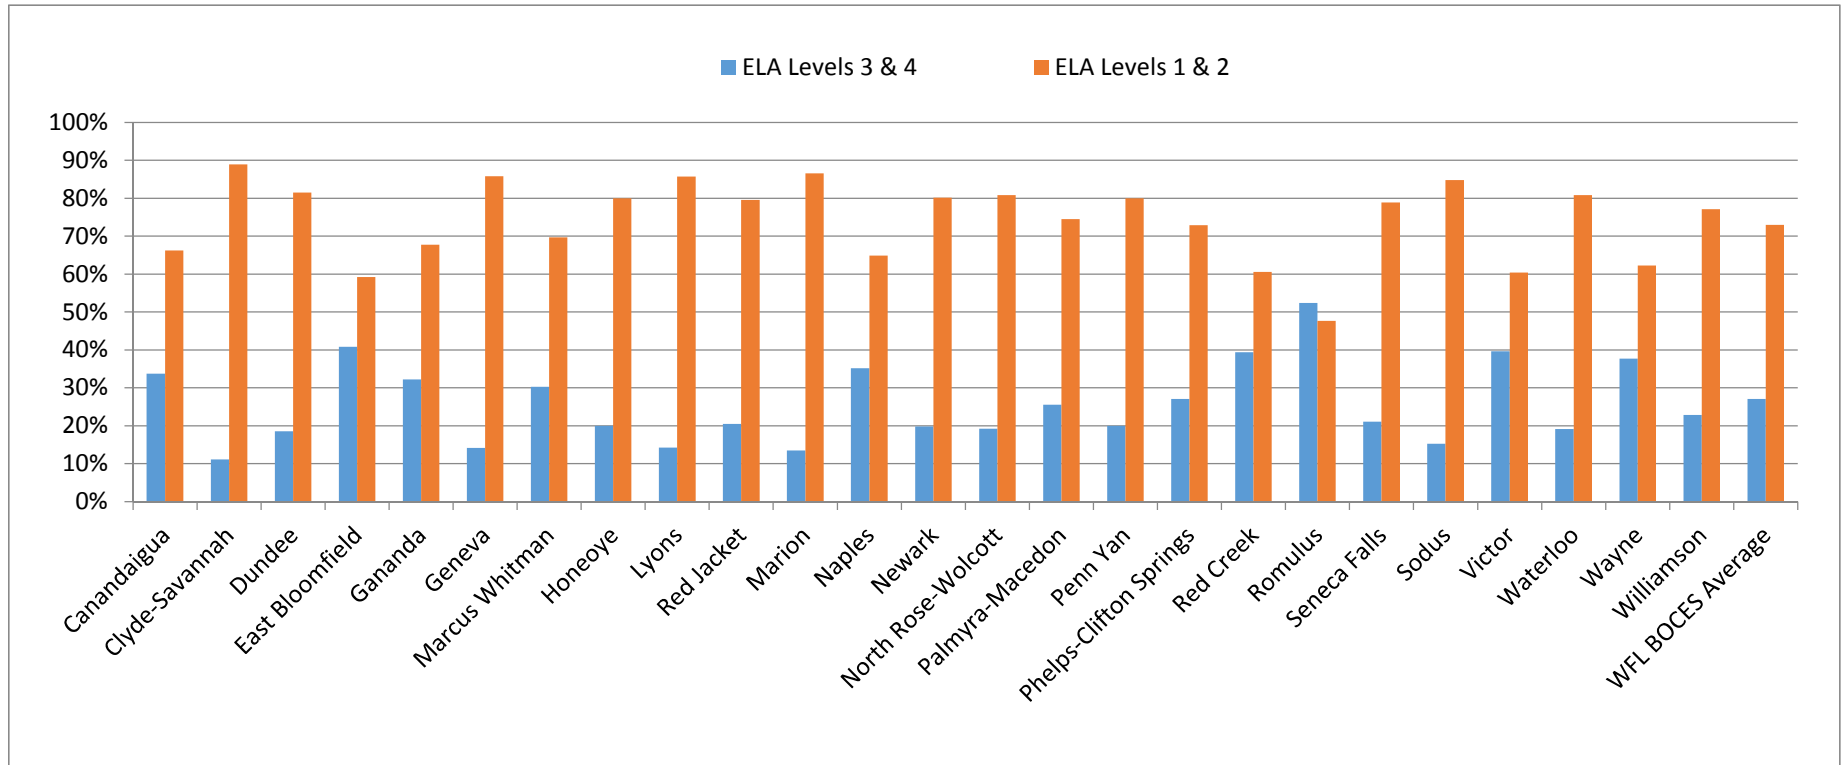

2014-15 ELA 3
Combined Percent Scoring at Level 1&2 and 3&4
WFL BOCES Component Districts

Performance Level	Canandaigua	Clyde-Savannah	Dundee	East Bloomfield	Gananda	Geneva	Marcus Whitman	Honeoye	Lyons	Red Jacket	Marion	Naples
ELA Levels 3 & 4	34%	11%	19%	41%	32%	14%	30%	20%	14%	20%	13%	35%
ELA Levels 1 & 2	66%	89%	81%	59%	68%	86%	70%	80%	86%	80%	87%	65%

Newark	North Rose-Wolcott	Palmyra-Macedon	Penn Yan	Phelps-Clifton Springs	Red Creek	Romulus	Seneca Falls	Sodus	Victor	Waterloo	Wayne	Williamson	WFL BOCES Average
20%	19%	26%	20%	27%	39%	52%	21%	15%	40%	19%	38%	23%	27%
80%	81%	74%	80%	73%	61%	48%	79%	85%	60%	81%	62%	77%	73%