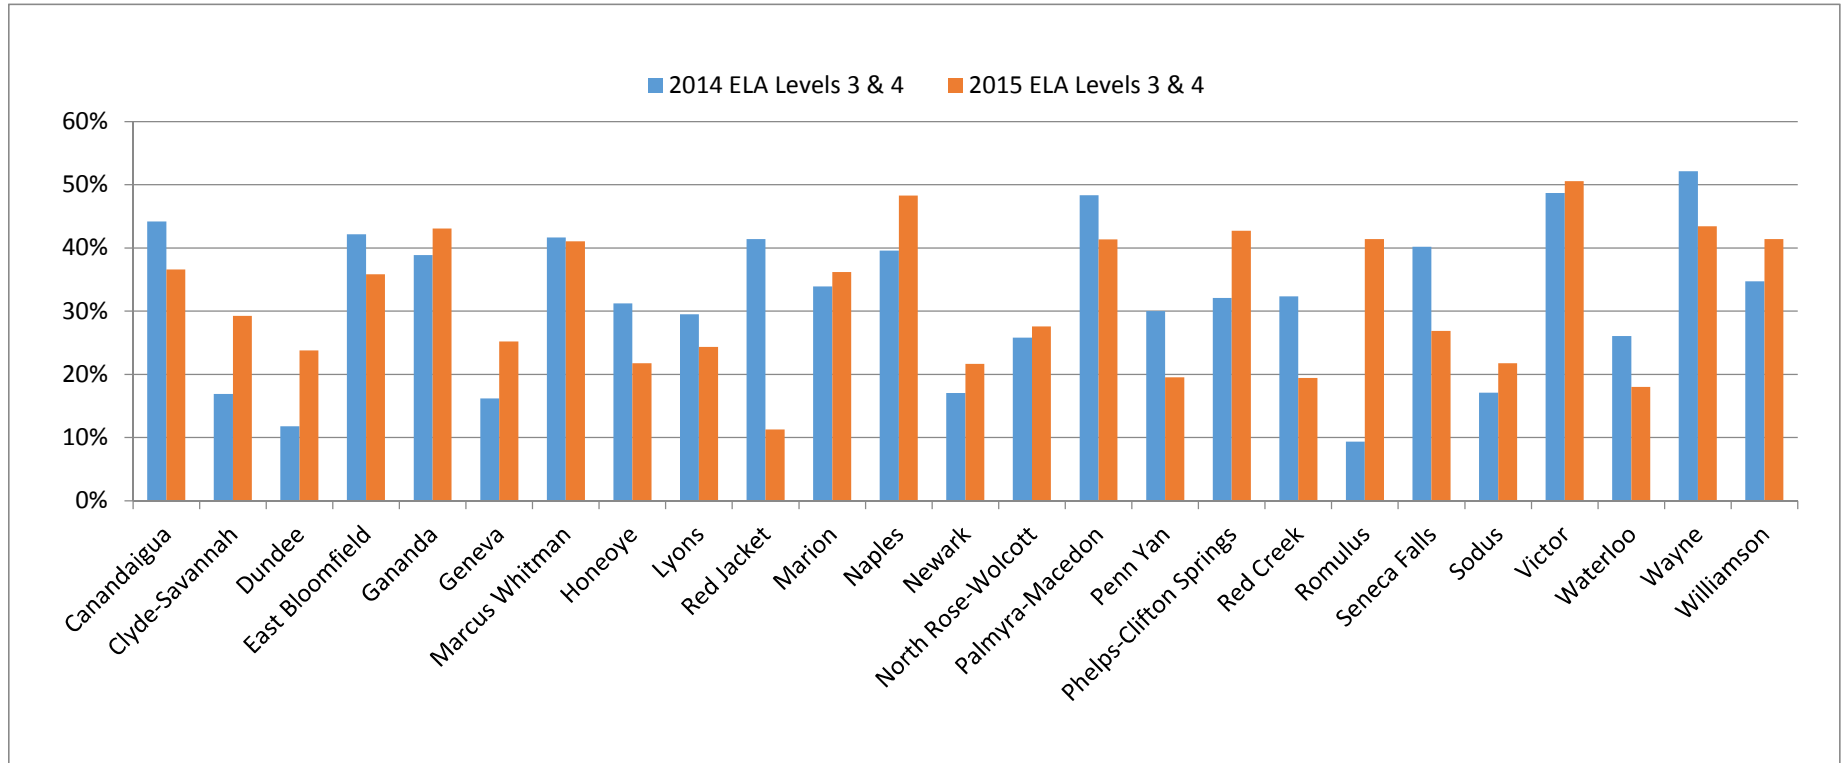

2014 and 2015 ELA 8
Percent Scoring at Level 3&4
WFL BOCES Component Districts

Performance Level	Canandaigua	Clyde-Savannah	Dundee	East Bloomfield	Gananda	Geneva	Marcus Whitman	Honeoye	Lyons	Red Jacket	Marion	Naples
2014 ELA Levels 3 & 4	44%	17%	12%	42%	39%	16%	42%	31%	30%	41%	34%	40%
2015 ELA Levels 3 & 4	37%	29%	24%	36%	43%	25%	41%	22%	24%	11%	36%	48%

Newark	North Rose-Wolcott	Palmyra-Macedon	Penn Yan	Phelps-Clifton Springs	Red Creek	Romulus	Seneca Falls	Sodus	Victor	Waterloo	Wayne	Williamson
17%	26%	48%	30%	32%	32%	9%	40%	17%	49%	26%	52%	35%
22%	28%	41%	20%	43%	19%	41%	27%	22%	51%	18%	43%	41%