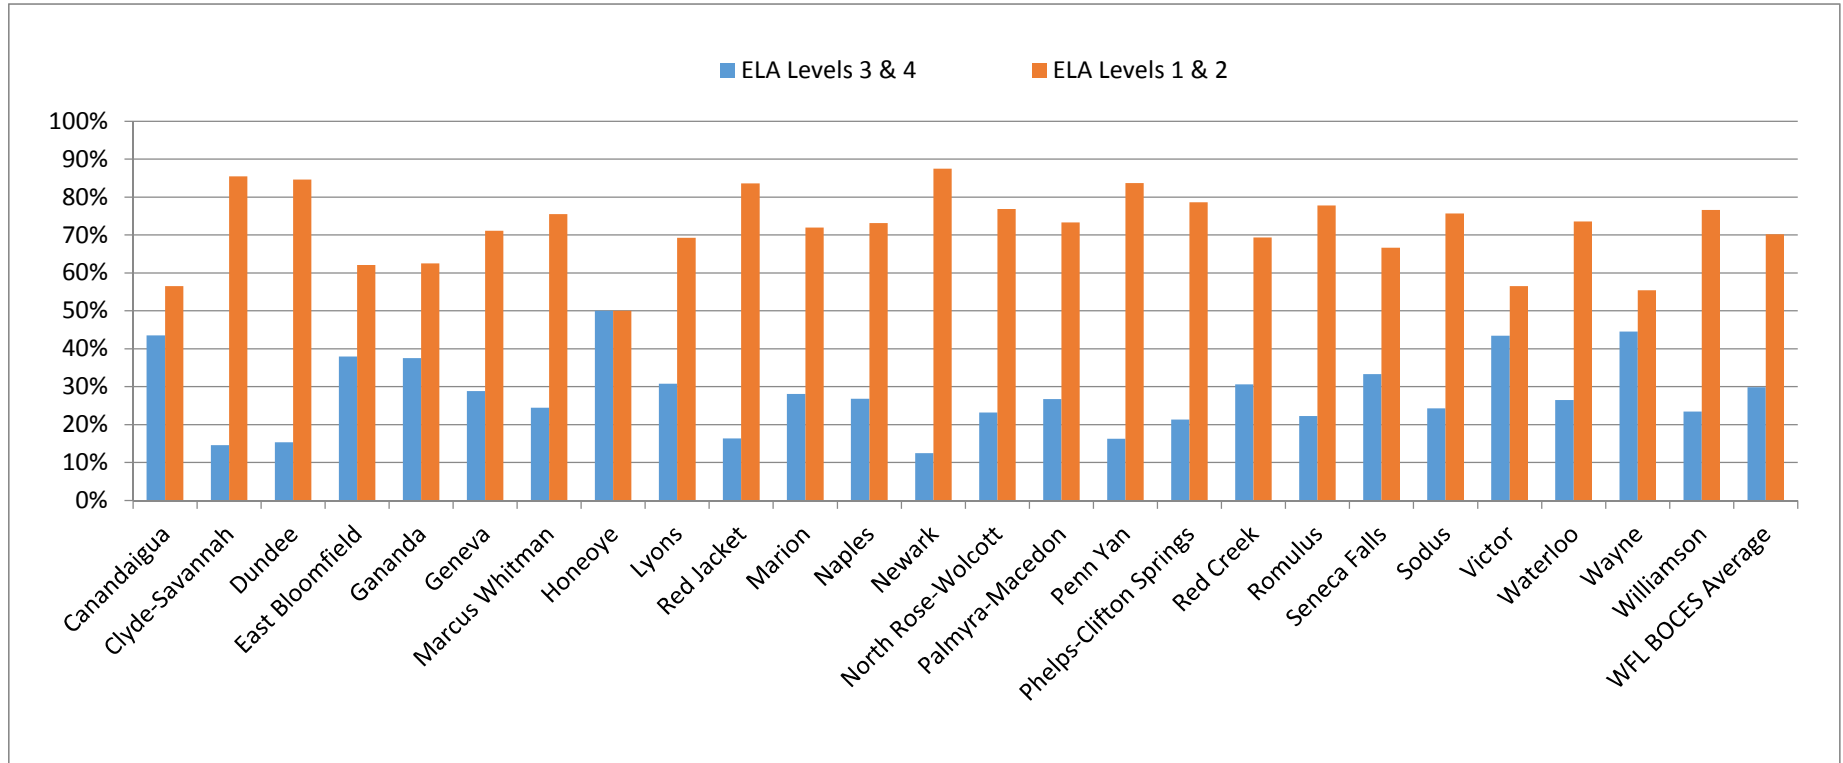

2014-15 ELA 6
Combined Percent Scoring at Level 1&2 and 3&4
WFL BOCES Component Districts

Performance Level	Canandaigua	Clyde-Savannah	Dundee	East Bloomfield	Gananda	Geneva	Marcus Whitman	Honeoye	Lyons	Red Jacket	Marion	Naples
ELA Levels 3 & 4	44%	15%	15%	38%	38%	29%	24%	50%	31%	16%	28%	27%
ELA Levels 1 & 2	56%	85%	85%	62%	63%	71%	76%	50%	69%	84%	72%	73%

	North Rose-Wolcott	Palmyra-Macedon	Penn Yan	Phelps-Clifton Springs	Red Creek	Romulus	Seneca Falls	Sodus	Victor	Waterloo	Wayne	Williamson	WFL BOCES Average
	13%	23%	16%	21%	31%	22%	33%	24%	43%	26%	45%	23%	30%
	88%	77%	84%	79%	69%	78%	67%	76%	57%	74%	55%	77%	70%