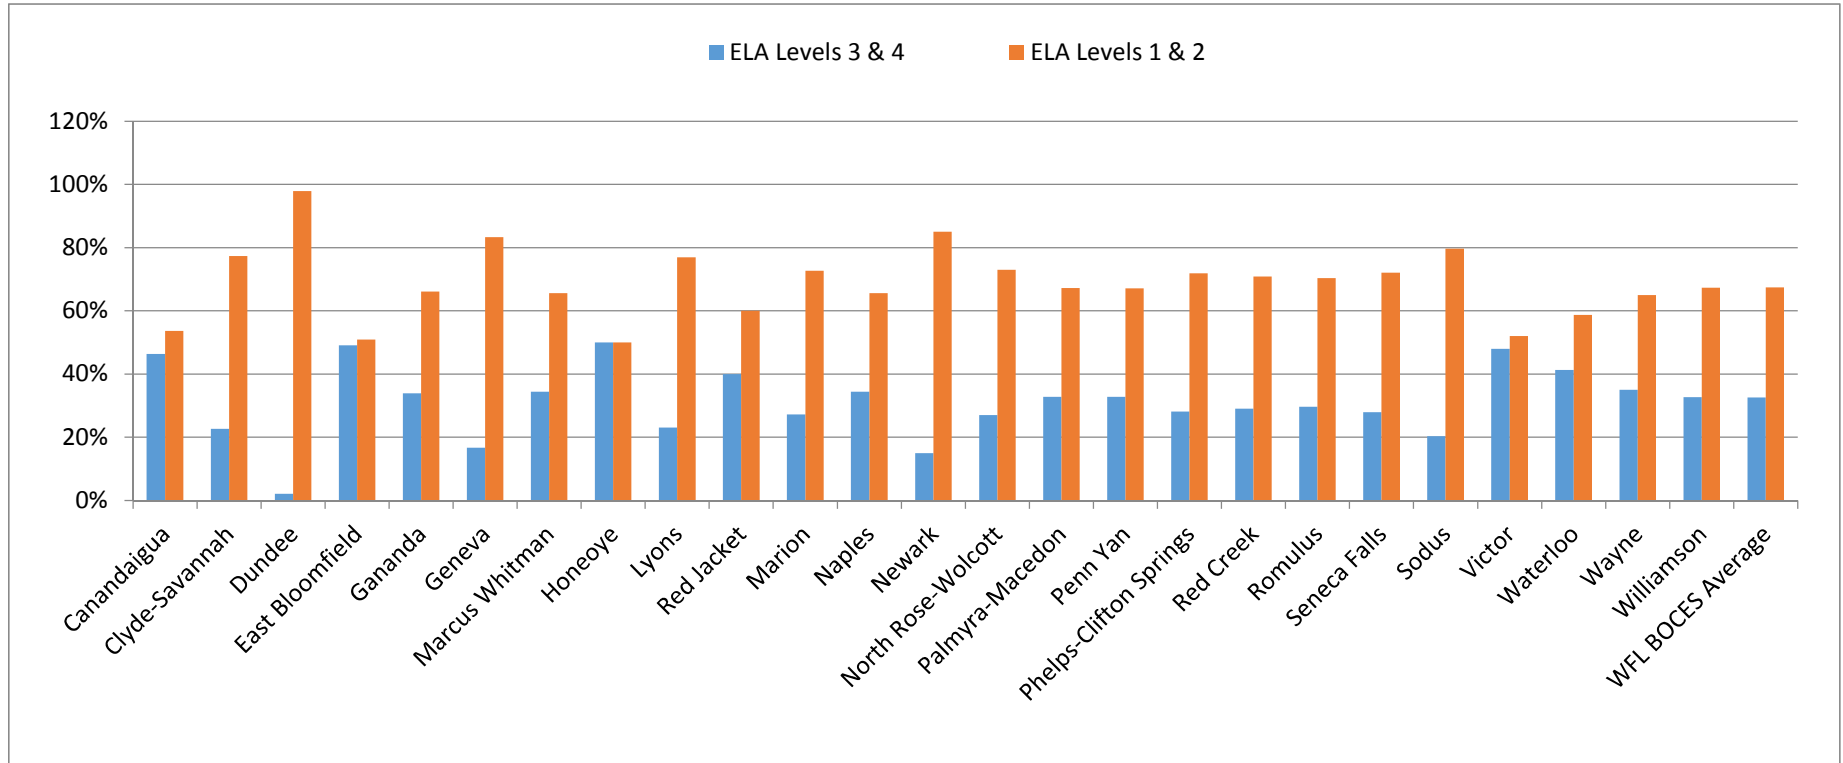

2014-15 ELA 4
Combined Percent Scoring at Level 1&2 and 3&4
WFL BOCES Component Districts

Performance Level	Canandaigua	Clyde-Savannah	Dundee	East Bloomfield	Gananda	Geneva	Marcus Whitman	Honeoye	Lyons	Red Jacket	Marion	Naples
ELA Levels 3 & 4	46%	23%	2%	49%	34%	17%	34%	50%	23%	40%	27%	34%
ELA Levels 1 & 2	54%	77%	98%	51%	66%	83%	66%	50%	77%	60%	73%	66%

	North Rose-Wolcott	Palmyra-Macedon	Penn Yan	Phelps-Clifton Springs	Red Creek	Romulus	Seneca Falls	Sodus	Victor	Waterloo	Wayne	Williamson	WFL BOCES Average
	15%	27%	33%	28%	29%	30%	28%	20%	48%	41%	35%	33%	33%
	85%	73%	67%	72%	71%	70%	72%	80%	52%	59%	65%	67%	67%