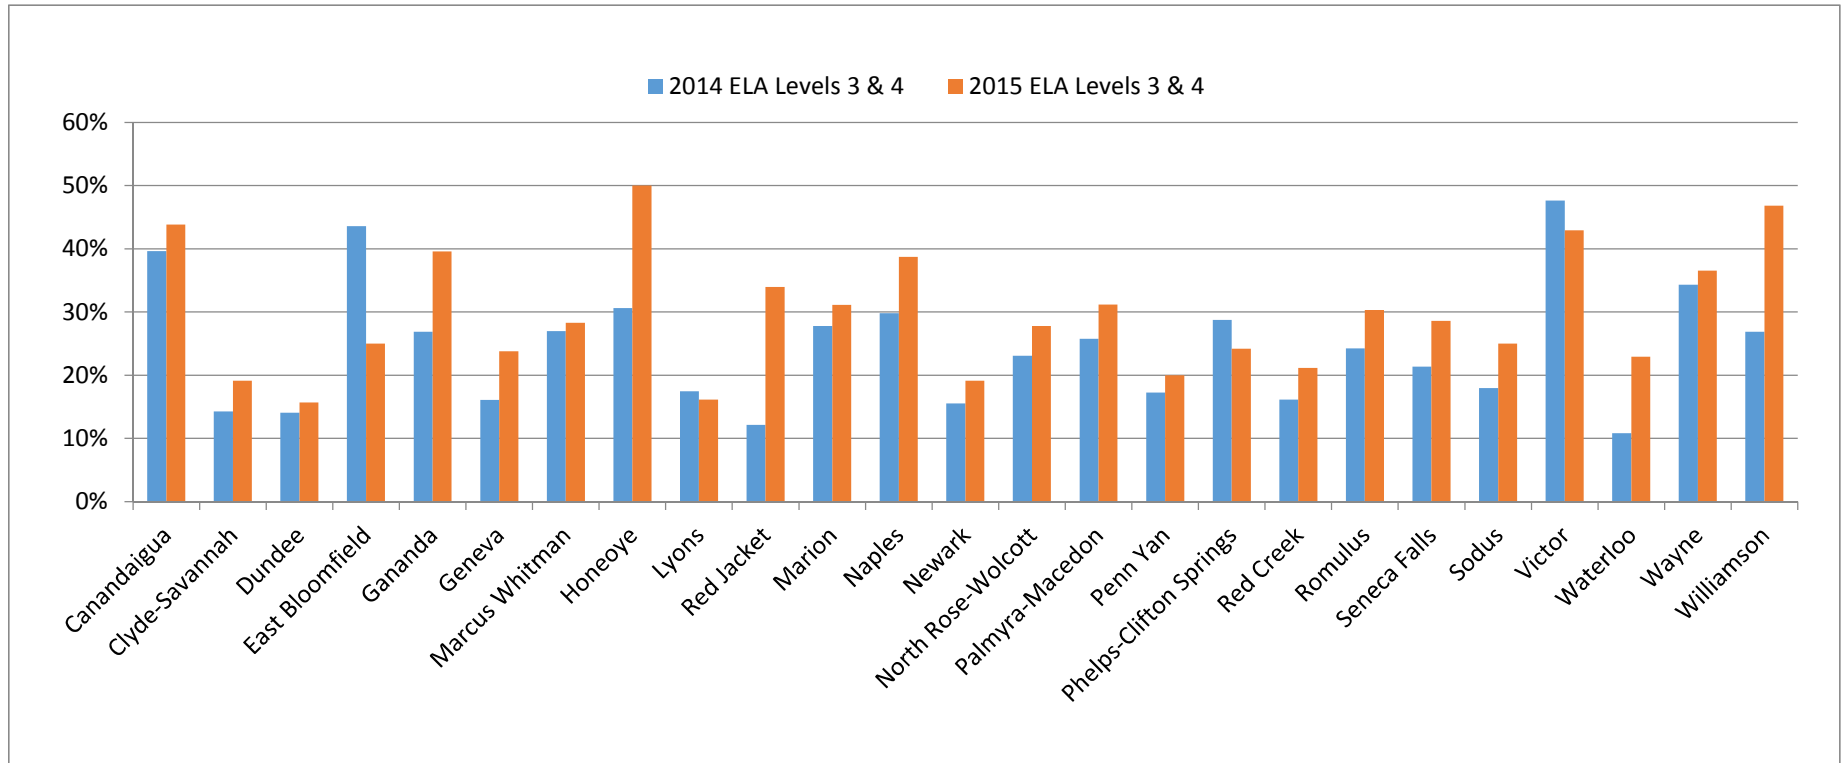

2014 and 2015 ELA 7
Percent Scoring at Level 3&4
WFL BOCES Component Districts

Performance Level	Canandaigua	Clyde-Savannah	Dundee	East Bloomfield	Gananda	Geneva	Marcus Whitman	Honeoye	Lyons	Red Jacket	Marion	Naples
2014 ELA Levels 3 & 4	40%	14%	14%	44%	27%	16%	27%	31%	17%	12%	28%	30%
2015 ELA Levels 3 & 4	44%	19%	16%	25%	40%	24%	28%	50%	16%	34%	31%	39%

Newark	North Rose-Wolcott	Palmyra-Macedon	Penn Yan	Phelps-Clifton Springs	Red Creek	Romulus	Seneca Falls	Sodus	Victor	Waterloo	Wayne	Williamson
16%	23%	26%	17%	29%	16%	24%	21%	18%	48%	11%	34%	27%
19%	28%	31%	20%	24%	21%	30%	29%	25%	43%	23%	37%	47%