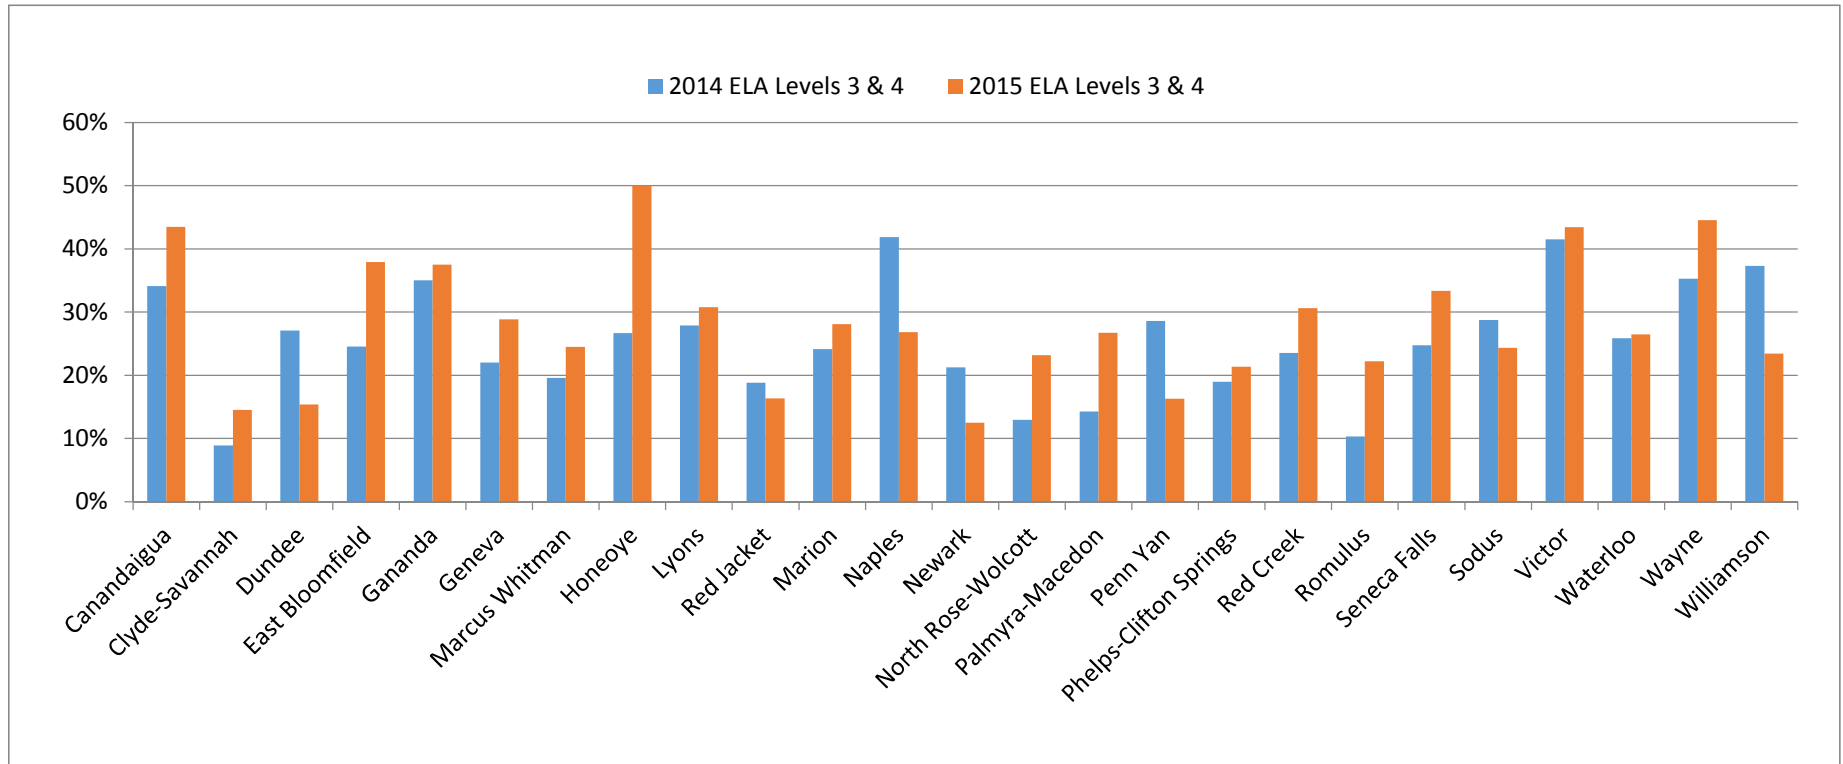

2014 and 2015 ELA 6
Percent Scoring at Level 3&4
WFL BOCES Component Districts

Performance Level	Canandaigua	Clyde-Savannah	Dundee	East Bloomfield	Gananda	Geneva	Marcus Whitman	Honeoye	Lyons	Red Jacket	Marion	Naples
2014 ELA Levels 3 & 4	34%	9%	27%	25%	35%	22%	20%	27%	28%	19%	24%	42%
2015 ELA Levels 3 & 4	44%	15%	15%	38%	38%	29%	24%	50%	31%	16%	28%	27%

Newark	North Rose-Wolcott	Palmyra-Macedon	Penn Yan	Phelps-Clifton Springs	Red Creek	Romulus	Seneca Falls	Sodus	Victor	Waterloo	Wayne	Williamson
21%	13%	14%	29%	19%	24%	10%	25%	29%	41%	26%	35%	37%
13%	23%	27%	16%	21%	31%	22%	33%	24%	43%	26%	45%	23%