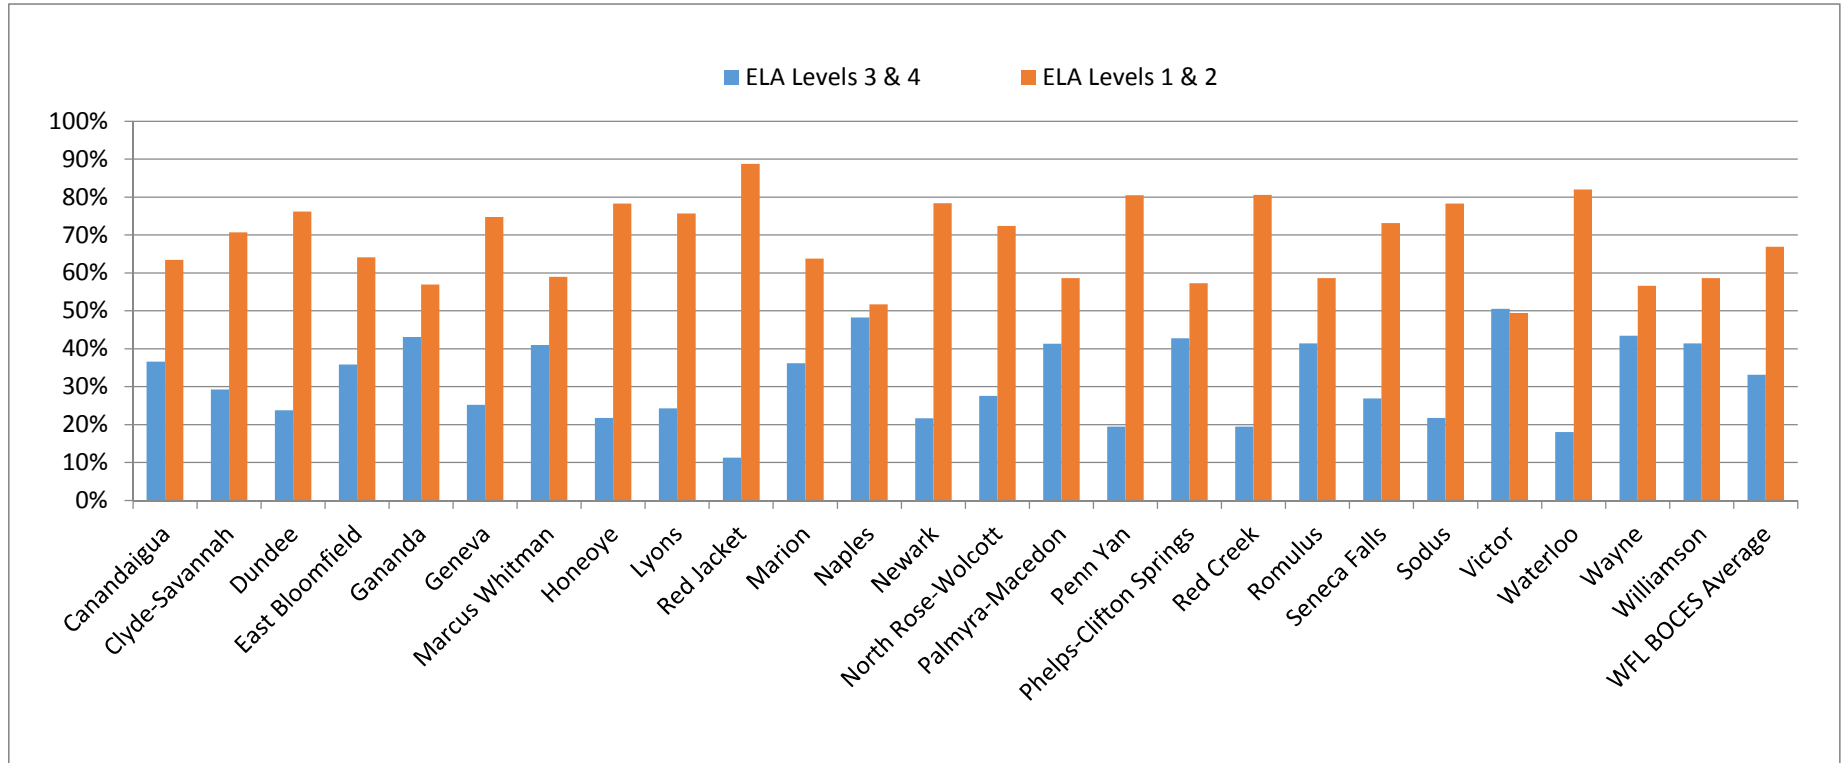

2014-15 ELA 8
Combined Percent Scoring at Level 1&2 and 3&4
WFL BOCES Component Districts

Performance Level	Canandaigua	Clyde-Savannah	Dundee	East Bloomfield	Gananda	Geneva	Marcus Whitman	Honeoye	Lyons	Red Jacket	Marion	Naples
ELA Levels 3 & 4	37%	29%	24%	36%	43%	25%	41%	22%	24%	11%	36%	48%
ELA Levels 1 & 2	63%	71%	76%	64%	57%	75%	59%	78%	76%	89%	64%	52%

Newark	North Rose-Wolcott	Palmyra-Macedon	Penn Yan	Phelps-Clifton Springs	Red Creek	Romulus	Seneca Falls	Sodus	Victor	Waterloo	Wayne	Williamson	WFL BOCES Average
22%	28%	41%	20%	43%	19%	41%	27%	22%	51%	18%	43%	41%	33%
78%	72%	59%	80%	57%	81%	59%	73%	78%	49%	82%	57%	59%	67%