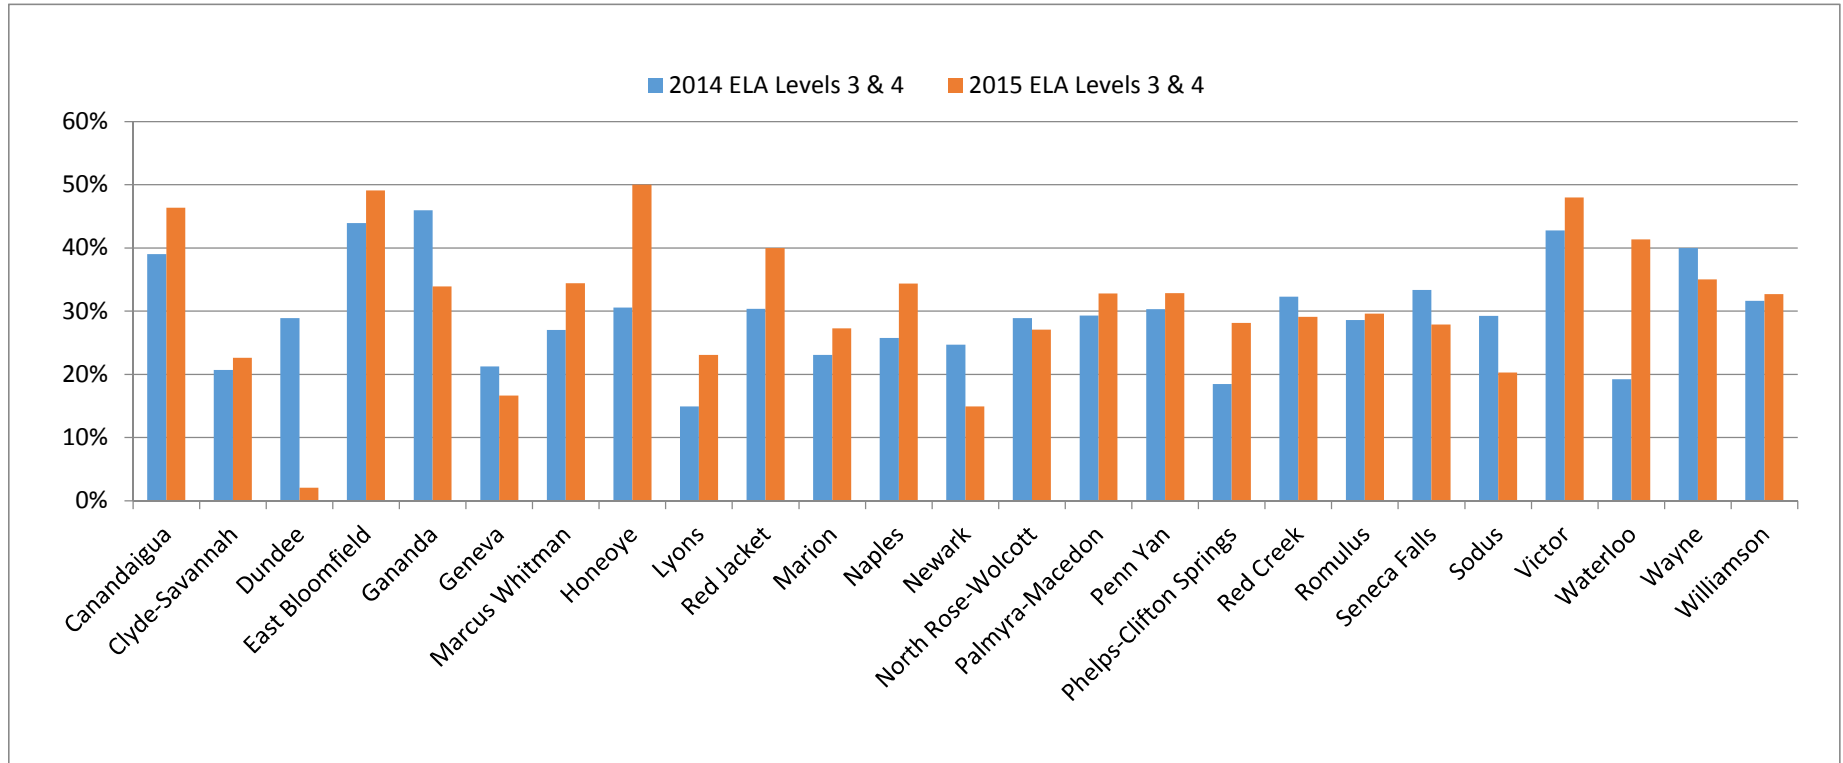

2014 and 2015 ELA 4
Percent Scoring at Level 3&4
WFL BOCES Component Districts

Performance Level	Canandaigua	Clyde-Savannah	Dundee	East Bloomfield	Gananda	Geneva	Marcus Whitman	Honeoye	Lyons	Red Jacket	Marion	Naples
2014 ELA Levels 3 & 4	39%	21%	29%	44%	46%	21%	27%	31%	15%	30%	23%	26%
2015 ELA Levels 3 & 4	46%	23%	2%	49%	34%	17%	34%	50%	23%	40%	27%	34%

Newark	North Rose-Wolcott	Palmyra-Macedon	Penn Yan	Phelps-Clifton Springs	Red Creek	Romulus	Seneca Falls	Sodus	Victor	Waterloo	Wayne	Williamson
25%	29%	29%	30%	18%	32%	29%	33%	29%	43%	19%	40%	32%
15%	27%	33%	33%	28%	29%	30%	28%	20%	48%	41%	35%	33%