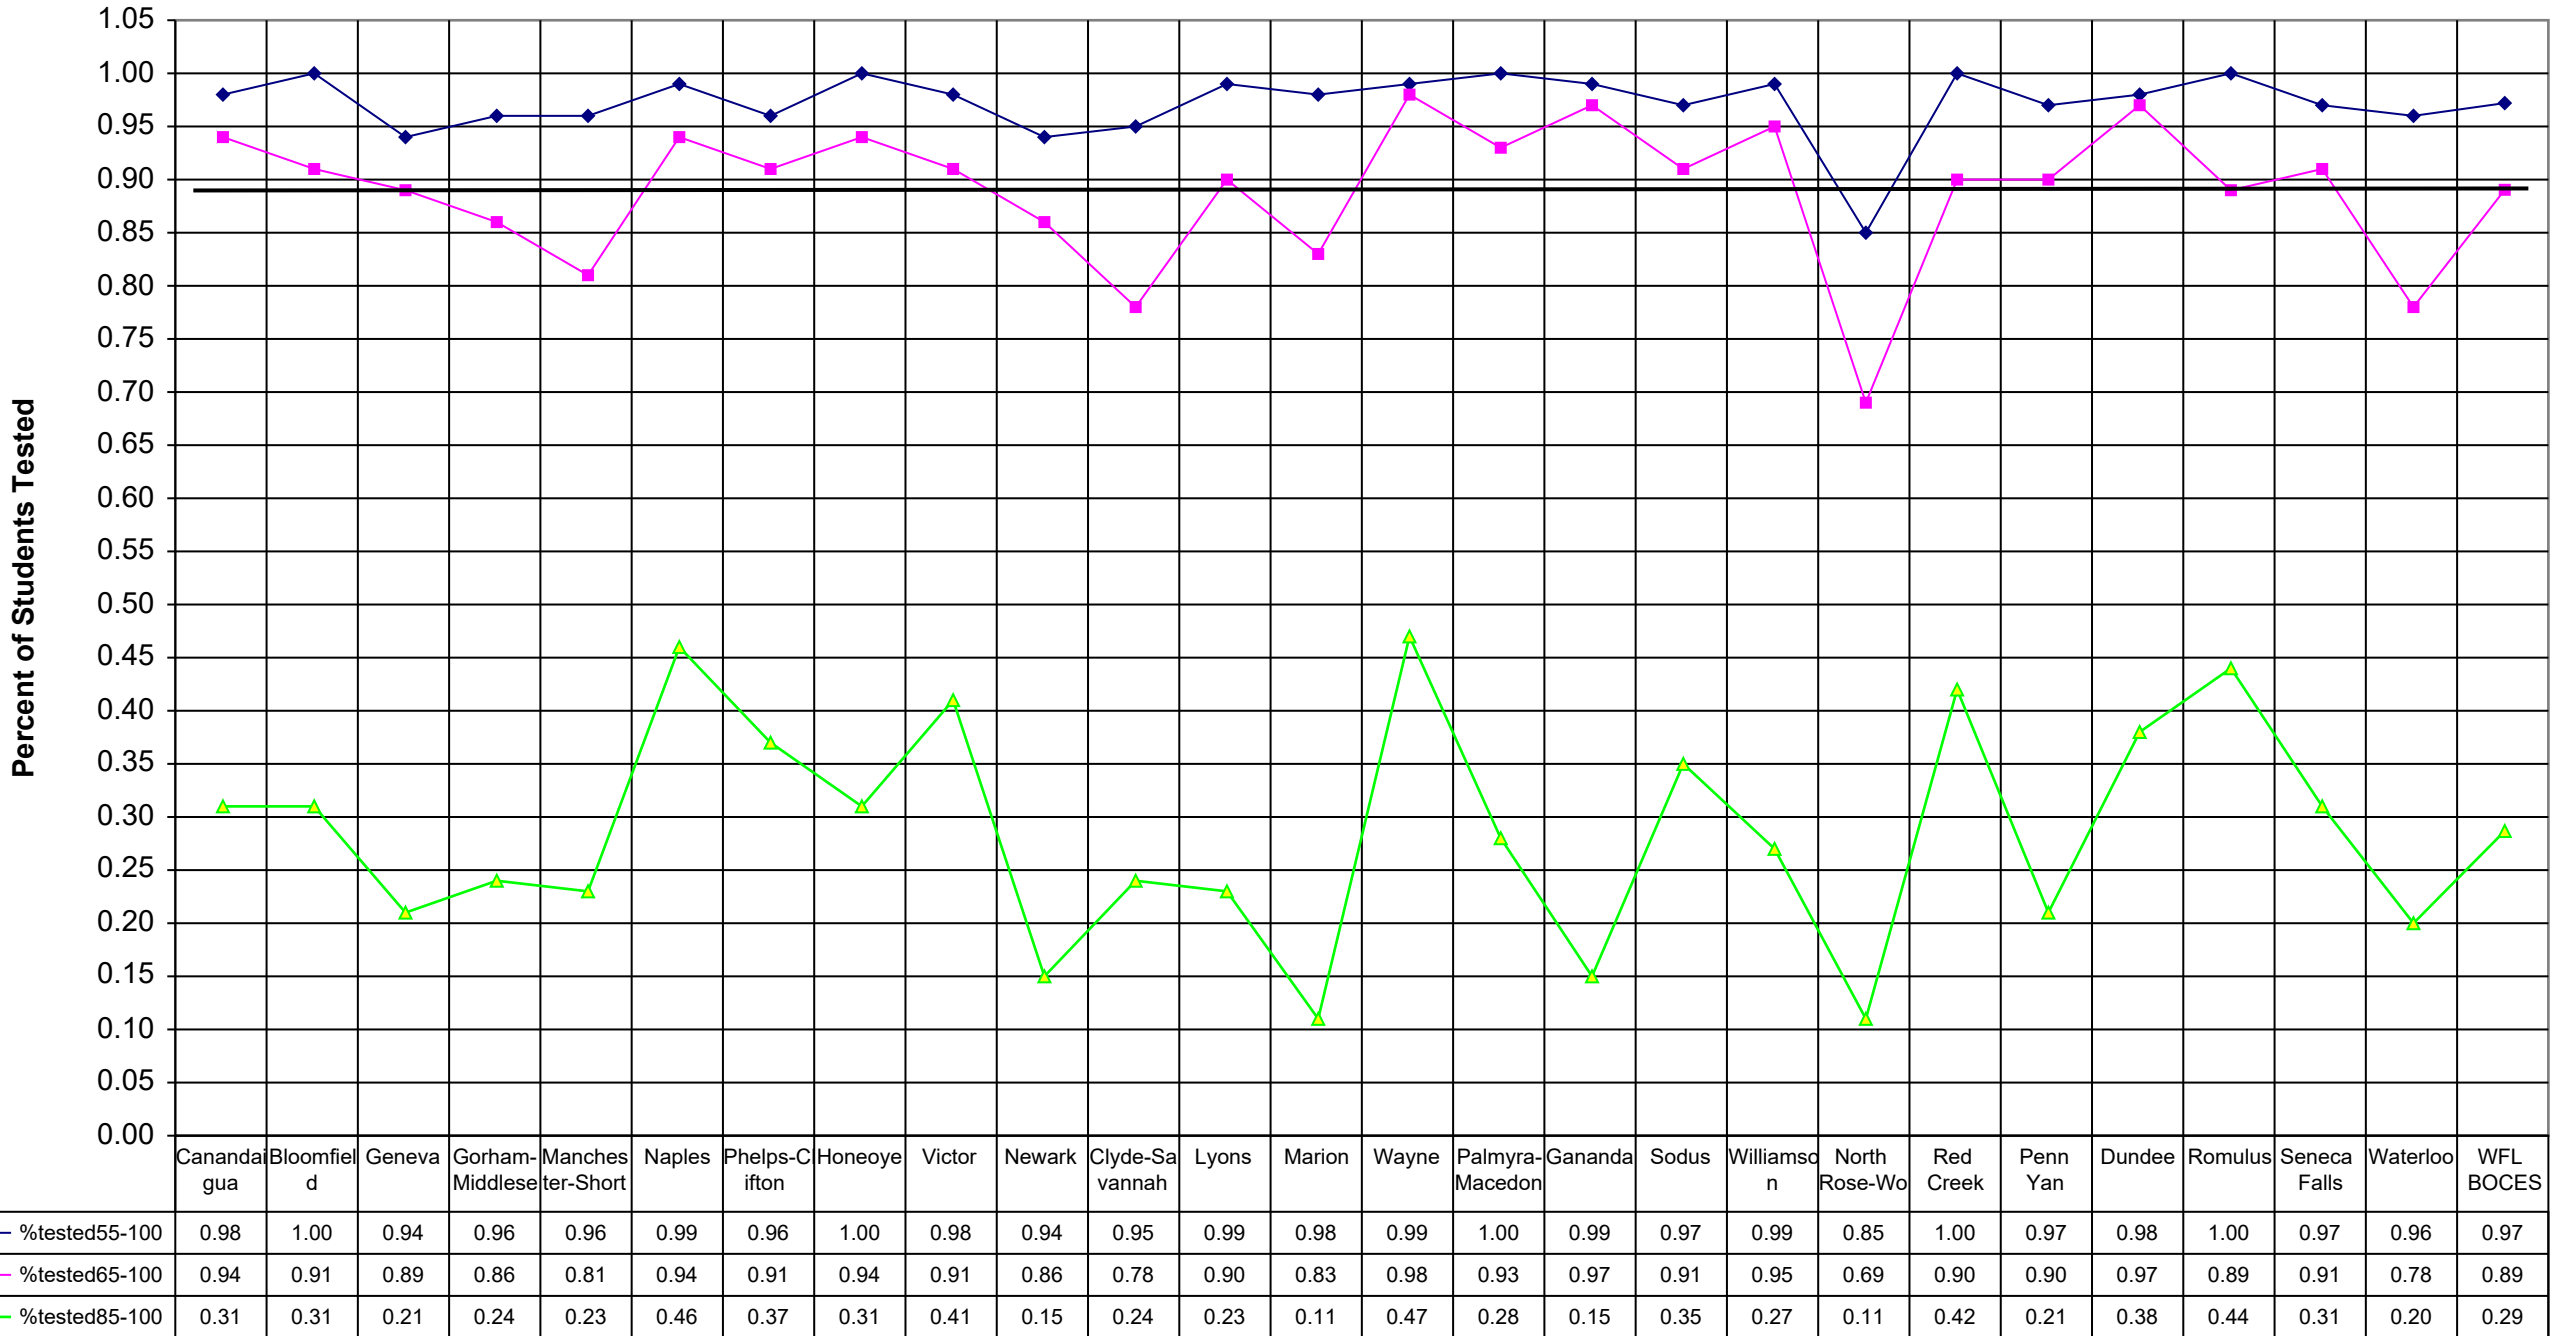

2001 Regents English

| | %tested55-100 | %tested65-100 | %tested85-100 |
|------------------------|---------------|---------------|---------------|
| Canandaigua | 0.98 | 0.94 | 0.31 |
| Bloomfield | 1.00 | 0.91 | 0.31 |
| Geneva | 0.94 | 0.89 | 0.21 |
| Gorham-Middlesex | 0.96 | 0.86 | 0.24 |
| Manchester-Shortsville | 0.96 | 0.81 | 0.23 |
| Naples | 0.99 | 0.94 | 0.46 |
| Phelps-Clifton Springs | 0.96 | 0.91 | 0.37 |
| Honeoye | 1.00 | 0.94 | 0.31 |
| Victor | 0.98 | 0.91 | 0.41 |
| Newark | 0.94 | 0.86 | 0.15 |
| Clyde-Savannah | 0.95 | 0.78 | 0.24 |
| Lyons | 0.99 | 0.90 | 0.23 |
| Marion | 0.98 | 0.83 | 0.11 |
| Wayne | 0.99 | 0.98 | 0.47 |
| Palmyra-Macedon | 1.00 | 0.93 | 0.28 |
| Gananda | 0.99 | 0.97 | 0.15 |
| Sodus | 0.97 | 0.91 | 0.35 |
| Williamson | 0.99 | 0.95 | 0.27 |
| North Rose-Wolcott | 0.85 | 0.69 | 0.11 |
| Red Creek | 1.00 | 0.90 | 0.42 |
| Penn Yan | 0.97 | 0.90 | 0.21 |
| Dundee | 0.98 | 0.97 | 0.38 |
| Romulus | 1.00 | 0.89 | 0.44 |
| Seneca Falls | 0.97 | 0.91 | 0.31 |
| Waterloo | 0.96 | 0.78 | 0.20 |
| WFL BOCES | 0.97 | 0.89 | 0.29 |