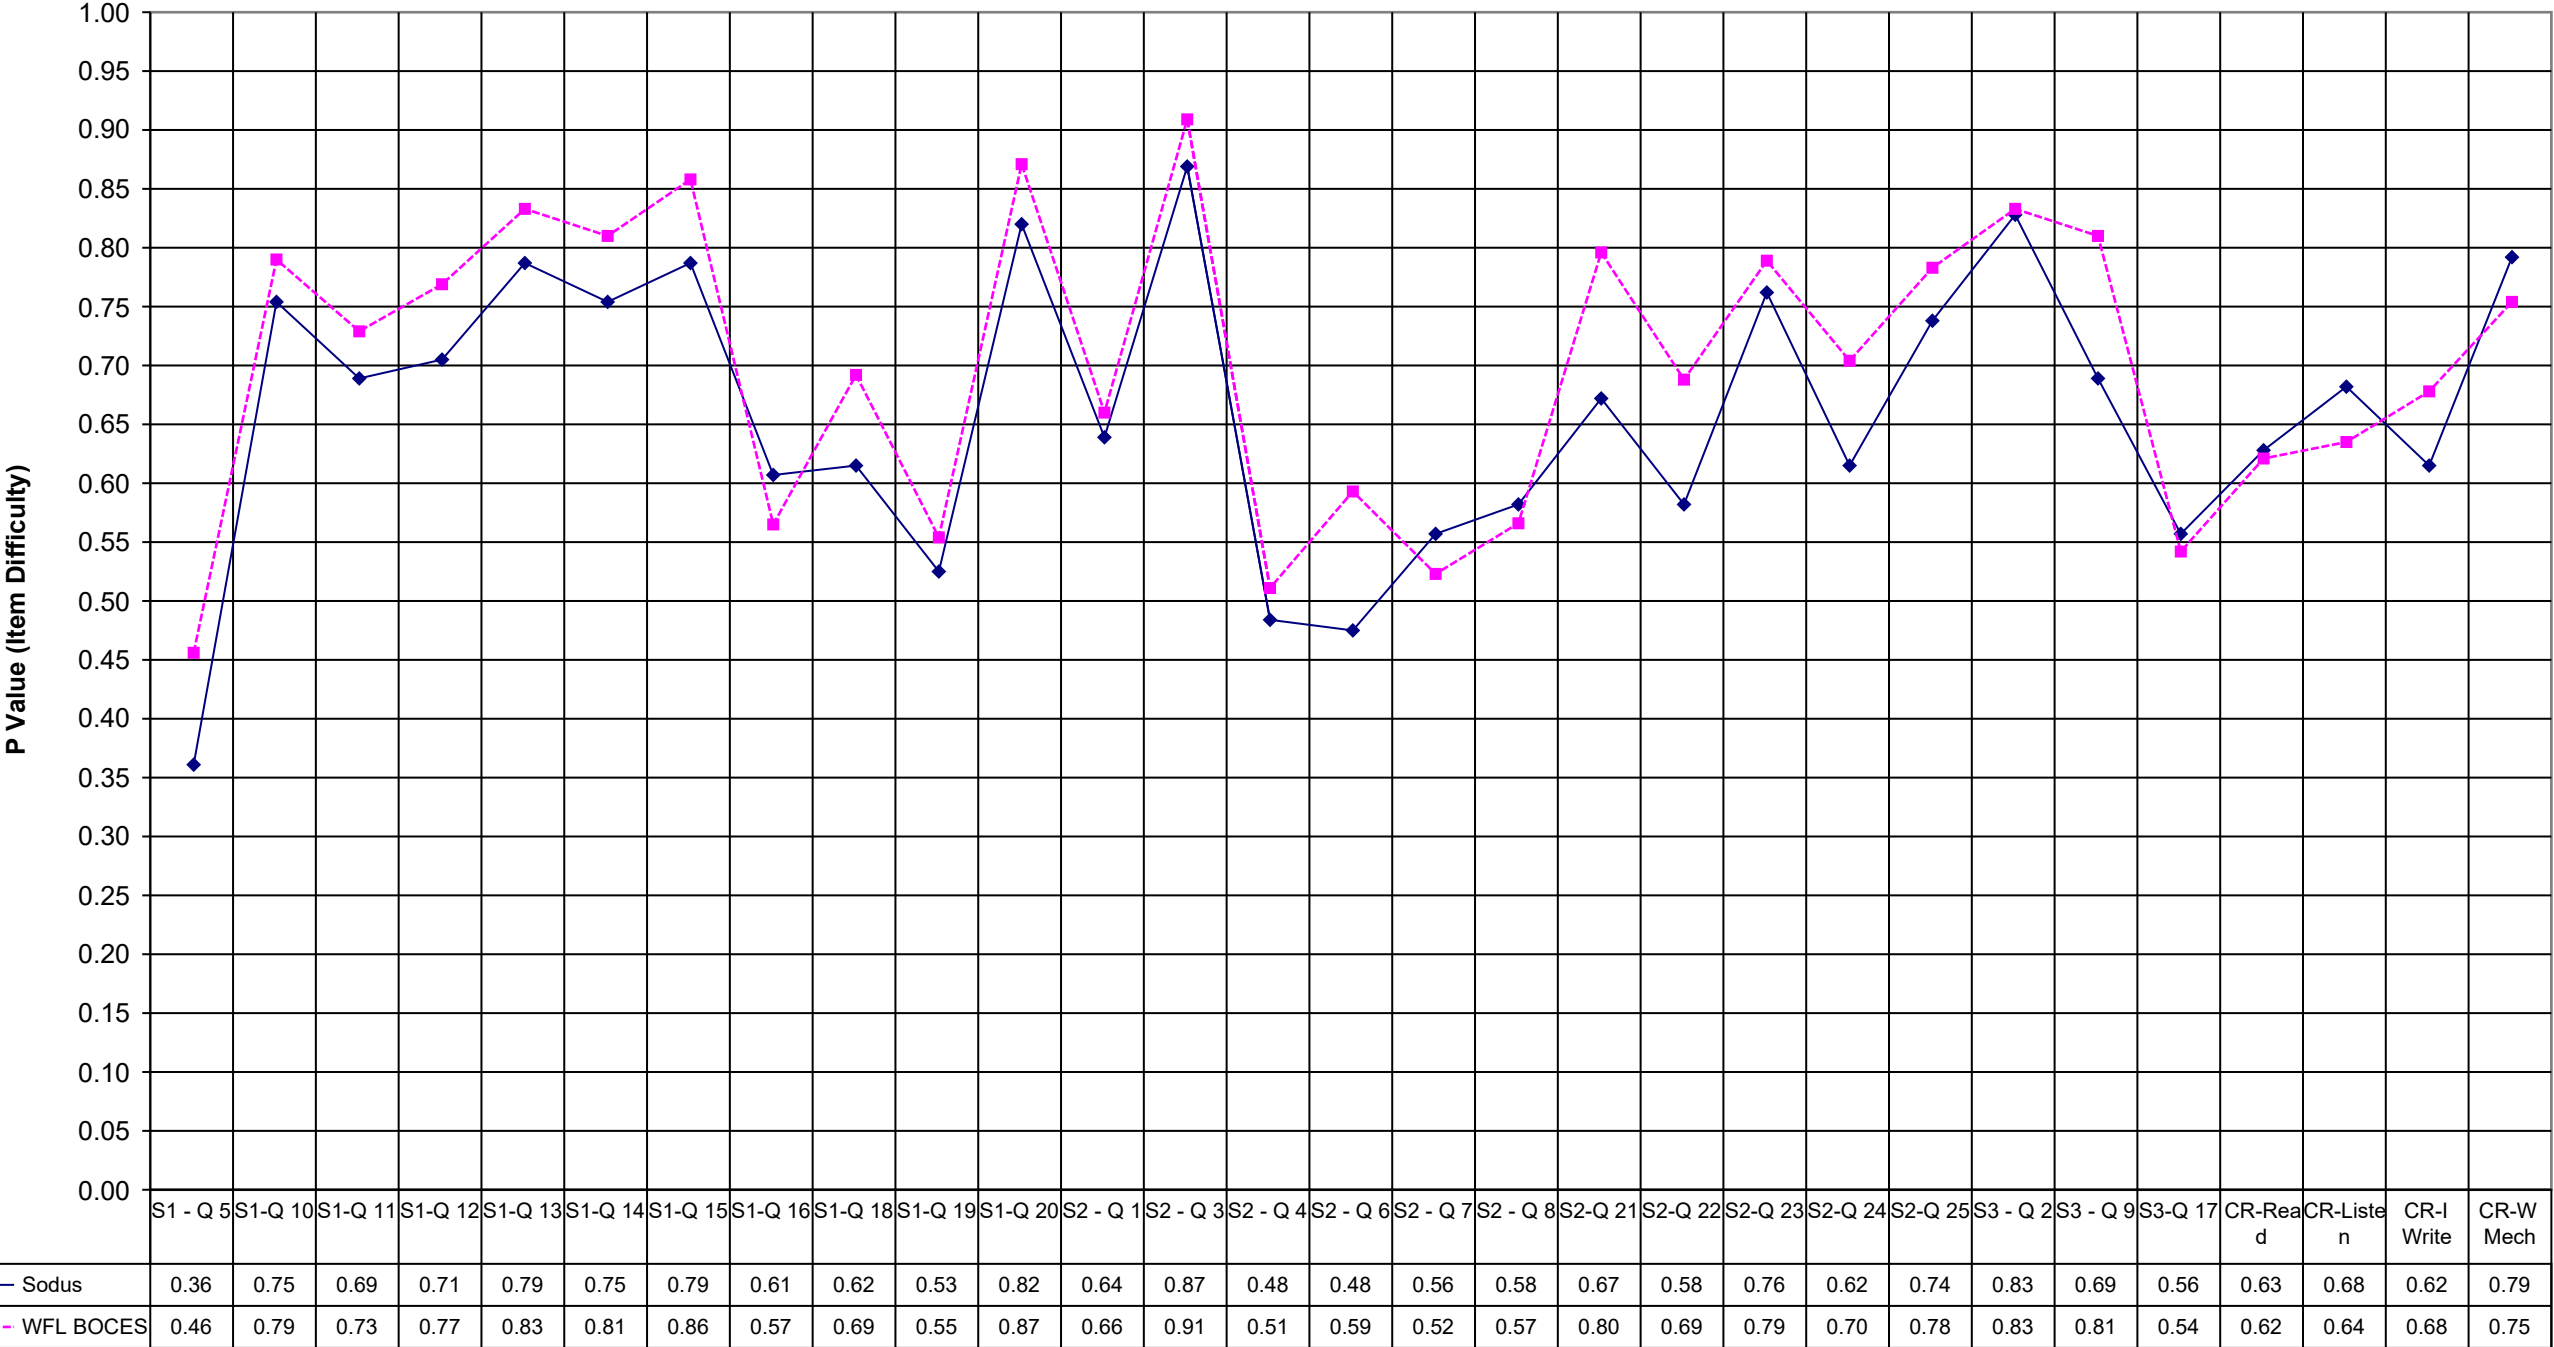

2003 Sodus ELA 8

| | Sodus | WFL BOCES |
|------------|-------|-----------|
| S1 - Q 5 | 0.36 | 0.46 |
| S1-Q 10 | 0.75 | 0.79 |
| S1-Q 11 | 0.69 | 0.73 |
| S1-Q 12 | 0.71 | 0.77 |
| S1-Q 13 | 0.79 | 0.83 |
| S1-Q 14 | 0.75 | 0.81 |
| S1-Q 15 | 0.79 | 0.86 |
| S1-Q 16 | 0.61 | 0.57 |
| S1-Q 18 | 0.62 | 0.69 |
| S1-Q 19 | 0.53 | 0.55 |
| S1-Q 20 | 0.82 | 0.87 |
| S2 - Q 1 | 0.64 | 0.66 |
| S2 - Q 3 | 0.87 | 0.91 |
| S2 - Q 4 | 0.48 | 0.51 |
| S2 - Q 6 | 0.48 | 0.59 |
| S2 - Q 7 | 0.56 | 0.52 |
| S2 - Q 8 | 0.58 | 0.57 |
| S2-Q 21 | 0.67 | 0.80 |
| S2-Q 22 | 0.58 | 0.69 |
| S2-Q 23 | 0.76 | 0.79 |
| S2-Q 24 | 0.62 | 0.70 |
| S2-Q 25 | 0.74 | 0.78 |
| S3 - Q 2 | 0.83 | 0.83 |
| S3 - Q 9 | 0.69 | 0.81 |
| S3-Q 17 | 0.56 | 0.54 |
| CR-Read | 0.63 | 0.62 |
| CR-Listen | 0.68 | 0.64 |
| CR-I Write | 0.62 | 0.68 |
| CR-W Mecl | 0.79 | 0.75 |