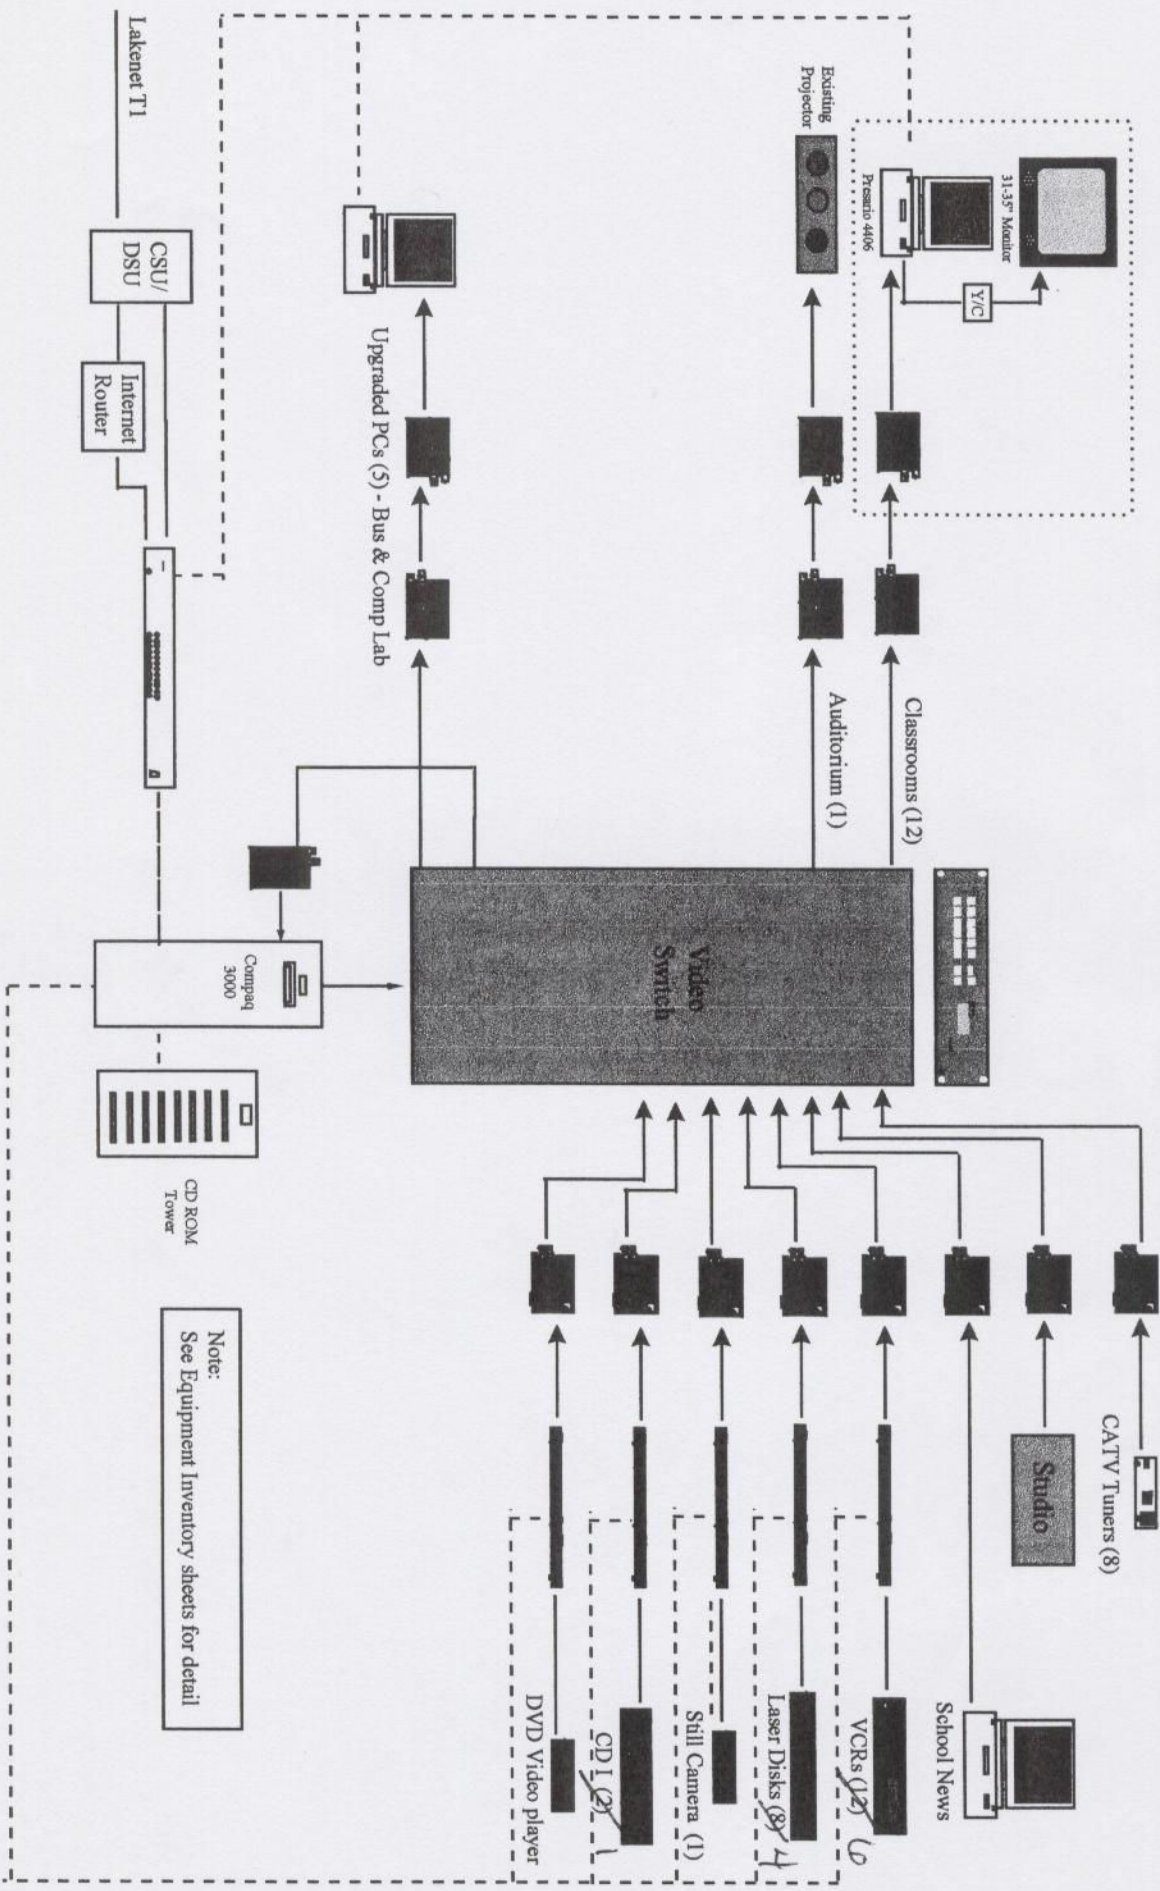

DALTON NT LAN

Purchase Date	Item	Quantity	Make & Model	Specs
97-98	Server	1	Compaq ProLiant 2500	4gb HD 124mb RAM
97-98	Workstation s	12	Compaq Presario 4153ES	2gb HD 24mb RAM
97-98	Printers	3	HP DJ895	
97-98	Peripherals	12	Phillips 35" Monitors	
		8	CATV Tunners	
		5	VCRs	
		2	Cdi Players	
		1	DVD Player	
		3	Laser Disc Players	
		1	Digital Camera	
		2	7-Bay CD Towers	

NUNDA NT LAN

Purchase Date	Item	Quantity	Make & Model	Specs
97-98	Server	1	Compaq ProLiant 2500	4gb HD 124mb RAM
97-98	Workstation s	12	Compaq Presario 4153ES	2gb HD 24mb RAM
97-98	Printers	2	HP DJ895	
97-98	Peripherals	12	Phillips 35" Monitors	
		8	CATV Tunners	
		6	VCRs	
		1	Cdi Players	
		1	DVD Player	
		4	Laser Disc Players	
		1	Digital Camera	
		1	7-Bay CD Towers	

System Block Diagram

Nunda School - Phase 1

Note:
See Equipment Inventory sheets for detail

System Block Diagram

Dalton School - Phase 1